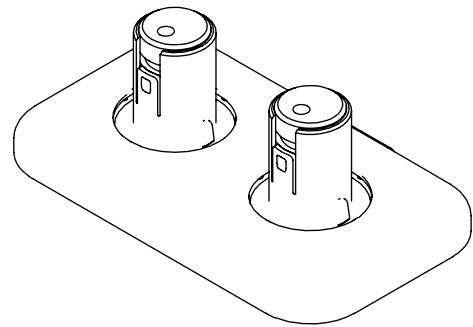

65.940

Viewprime desk clamp S - mount 940

This desk clamp is ideally for desks with cable management trays or channels underneath, sliding desktops and system furniture. This mounting option requires minimal space underneath the desk to mount the dual Viewprime plus monitor arm (65.210).

- Suitable for a desktop thickness of 18 up to 25 mm (0,7" -1,0")
- Uses maximal 25 mm of free space below the desk top
- Mounting option for dual Viewprime plus monitor arm 65.210

viewprime ^x

Viewprime desk clamp S - mount 940

2021/03/21

65.940

 243x 155 x 175 mm

 1 pcs

 white

 2,35 kg

 805410659400