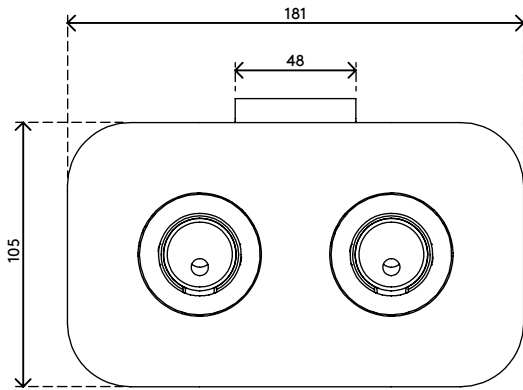

65.940

Viewprime desk clamp S - mount 940

This desk clamp is ideally for desks with cable management trays or channels underneath, sliding desktops and system furniture. This mounting option requires minimal space underneath the desk to mount the dual Viewprime plus monitor arm (65.210).

- Suitable for a desktop thickness of 18 up to 25 mm (0,7" -1,0")
- Uses maximal 25 mm of free space below the desk top
- Mounting option for dual Viewprime plus monitor arm 65.210

viewprime ^x

Viewprime desk clamp S - mount 940

2021/03/21

65.940

 243x 155 x 175 mm

 1 pcs

 white

 2,35 kg

 805410659400