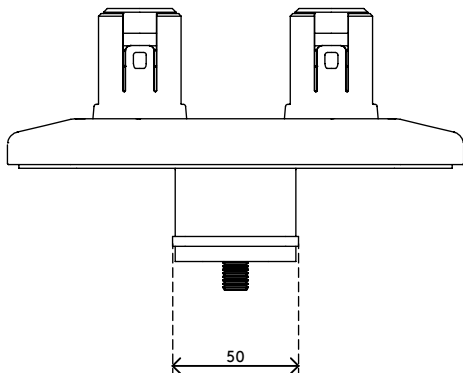

65.940

Viewprime desk clamp S - mount 940

This desk clamp is ideally for desks with cable management trays or channels underneath, sliding desktops and system furniture. This mounting option requires minimal space underneath the desk to mount the dual Viewprime plus monitor arm (65.210).

- Suitable for a desktop thickness of 18 up to 25 mm (0,7" -1,0")
- Uses maximal 25 mm of free space below the desk top
- Mounting option for dual Viewprime plus monitor arm 65.210

viewprime ^x

Viewprime desk clamp S - mount 940

2021/03/21

65.940

 243x 155 x 175 mm

 1 pcs

 white

 2,35 kg

 805410659400