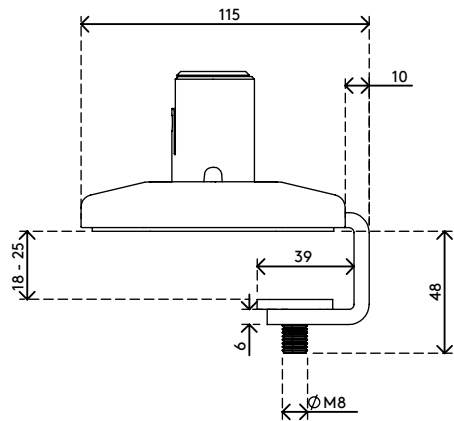

65.940

Viewprime desk clamp S - mount 940

This desk clamp is ideally for desks with cable management trays or channels underneath, sliding desktops and system furniture. This mounting option requires minimal space underneath the desk to mount the dual Viewprime plus monitor arm (65.210).

- Suitable for a desktop thickness of 18 up to 25 mm (0,7" -1,0")
- Uses maximal 25 mm of free space below the desk top
- Mounting option for dual Viewprime plus monitor arm 65.210

viewprime ^x

Viewprime desk clamp S - mount 940

2021/03/21

65.940

 243x 155 x 175 mm

 1 pcs

 white

 2,35 kg

 805410659400