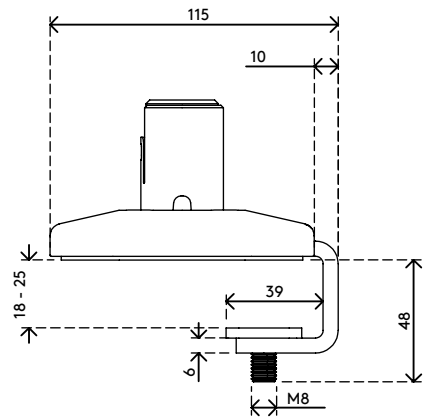

viewprime ^x

Viewprime desk clamp S - mount 933

2021/03/21

65.933

185 x 110 x 110 mm

1 pcs

black

1,662 kg

805410659332