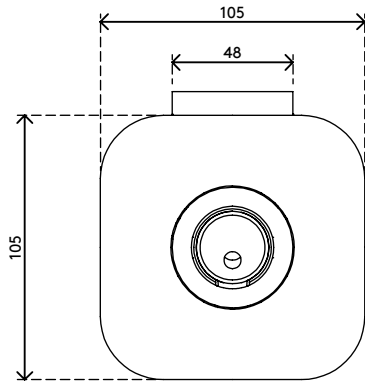

viewprime ^x

Viewprime desk clamp S - mount 933

2021/03/21

65.933

185 x 110 x 110 mm

1 pcs

black

1,662 kg

805410659332