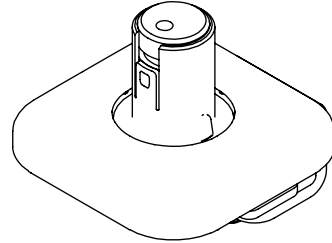

viewprime ^x

Viewprime desk clamp S - mount 933

2021/03/21

65.933

185 x 110 x 110 mm

1 pcs

black

1,662 kg

805410659332