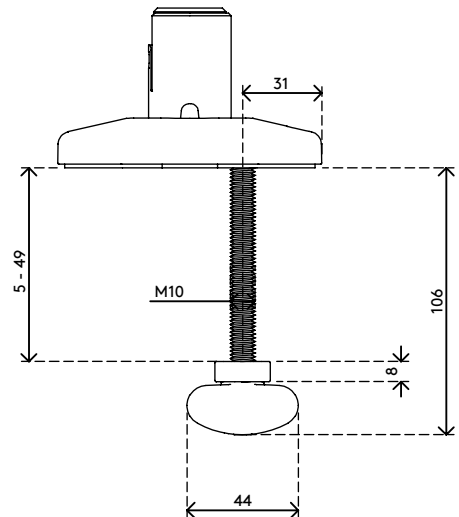

65.810

Viewprime bolt through desk - mount 810

The bolt-through desk mount is the strongest way to mount the single Viewprime plus monitor arm (65.110) to your desk. It can also be mounted on most cable management grommet holes in a desk.

- Suitable for a desktop thickness of 5 up to 49 mm (0,2" - 1,9")
- Diameter of bolt: M10

- Bolt hole required (min. Ø 10 mm - max. Ø 80 mm)
- Mounting option for single Viewprime plus monitor arm 65.110

viewprime ^x

Viewprime bolt through desk - mount 810

2021/03/21

65.810

 160 x 140 x 60 mm

 1 pcs

 white

 1,284 kg