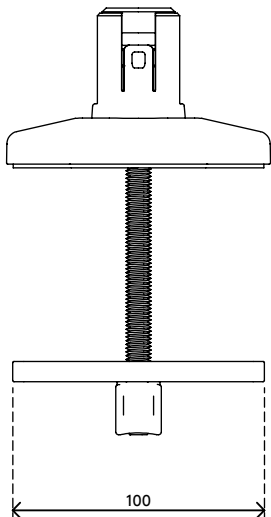

65.810

Viewprime bolt through desk - mount 810

The bolt-through desk mount is the strongest way to mount the single Viewprime plus monitor arm (65.110) to your desk. It can also be mounted on most cable management grommet holes in a desk.

- Suitable for a desktop thickness of 5 up to 49 mm (0,2" - 1,9")
- Diameter of bolt: M10

- Bolt hole required (min. Ø 10 mm - max. Ø 80 mm)
- Mounting option for single Viewprime plus monitor arm 65.110

viewprime ^x

Viewprime bolt through desk - mount 810

2021/03/21

65.810

 160 x 140 x 60 mm

 1 pcs

 white

 1,284 kg