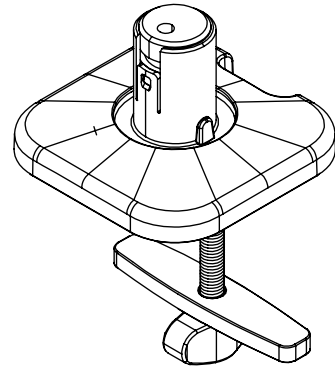

65.810

Viewprime bolt through desk - mount 810

The bolt-through desk mount is the strongest way to mount the single Viewprime plus monitor arm (65.110) to your desk. It can also be mounted on most cable management grommet holes in a desk.

- Suitable for a desktop thickness of 5 up to 49 mm (0,2" - 1,9")
- Diameter of bolt: M10

- Bolt hole required (min. Ø 10 mm - max. Ø 80 mm)
- Mounting option for single Viewprime plus monitor arm 65.110

viewprime ^x

Viewprime bolt through desk - mount 810

2021/03/21

65.810

 160 x 140 x 60 mm

 1 pcs

 white

 1,284 kg