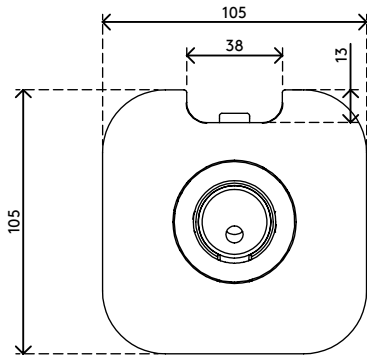

65.810

Viewprime bolt through desk - mount 810

The bolt-through desk mount is the strongest way to mount the single Viewprime plus monitor arm (65.110) to your desk. It can also be mounted on most cable management grommet holes in a desk.

- Suitable for a desktop thickness of 5 up to 49 mm (0,2" - 1,9")
- Diameter of bolt: M10

- Bolt hole required (min. Ø 10 mm - max. Ø 80 mm)
- Mounting option for single Viewprime plus monitor arm 65.110

viewprime ^x

Viewprime bolt through desk - mount 810

2021/03/21

65.810

 160 x 140 x 60 mm

 1 pcs

 white

 1,284 kg