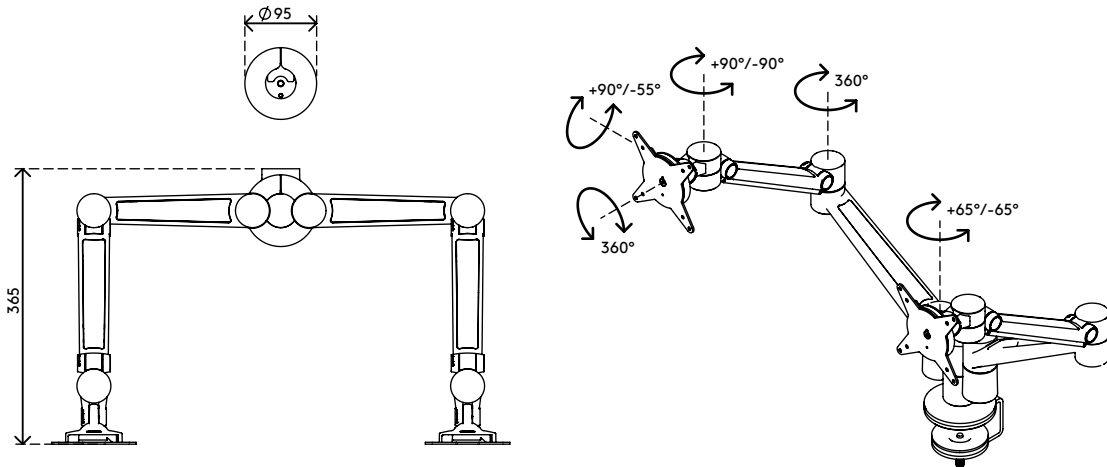

58.653

Viewlite plus monitor arm - desk 653

Mounts two monitors or devices that you can adjust independently in depth and dynamically in height. This makes it easy to align different display devices and lets each user find their own optimal ergonomic position.

- Dynamic height adjustment range of 240 mm (9,4")
- Independent depth adjustment
- Integrated cable management
- Main components made of aluminium
- 40% of aluminium content is already recycled
- VESA MIS-D 75 x 75/100 x 100 mm compatible
- Monitor: tilt +90°/-55°, swivel +90°/-90°, rotate 360°
- Arm: swivel +65°/-65°
- Swivel limiter pre-set to +65°/-65° (can be set to only +65°)
- Weight capacity min. 0 kg - max. 7 kg (0 - 15,4 lb) per monitor
- Comes with a desk clamp mount and bolt-through desk mount
- Suitable for a desktop thickness of 5 up to 40 mm (0,2" - 1,6") (clamp) or 50 mm (2,0") (bolt through)
- Monitor size limit: width 990 mm (39,0") - height 850 mm (33,5")
- Fitted with a practical quick-release VESA system
- Monitor rotation lock can be enabled

viewlite X

Viewlite plus monitor arm - desk 653

2020/10/06

58.653

385 x 280 x 240 mm

1 pcs

black

7,9 kg