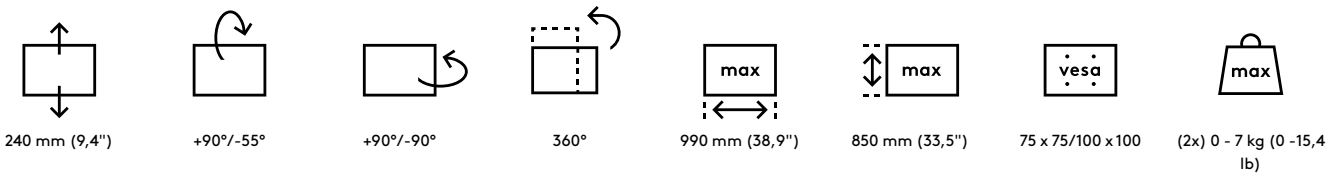

58.653

Viewlite plus monitor arm - desk 653

Mounts two monitors or devices that you can adjust independently in depth and dynamically in height. This makes it easy to align different display devices and lets each user find their own optimal ergonomic position.

- Dynamic height adjustment range of 240 mm (9,4")
- Independent depth adjustment
- Integrated cable management
- Main components made of aluminium
- 40% of aluminium content is already recycled
- VESA MIS-D 75 x 75/100 x 100 mm compatible
- Monitor: tilt +90°/-55°, swivel +90°/-90°, rotate 360°
- Arm: swivel +65°/-65°
- Swivel limiter pre-set to +65°/-65° (can be set to only +65°)
- Weight capacity min. 0 kg - max. 7 kg (0 - 15,4 lb) per monitor
- Comes with a desk clamp mount and bolt-through desk mount
- Suitable for a desktop thickness of 5 up to 40 mm (0,2" - 1,6") (clamp) or 50 mm (2,0") (bolt through)
- Monitor size limit: width 990 mm (39,0") - height 850 mm (33,5")
- Fitted with a practical quick-release VESA system
- Monitor rotation lock can be enabled

viewlite X

Viewlite plus monitor arm - desk 653

2020/10/06

58.653

385 x 280 x 240 mm

1 pcs

black

7,9 kg