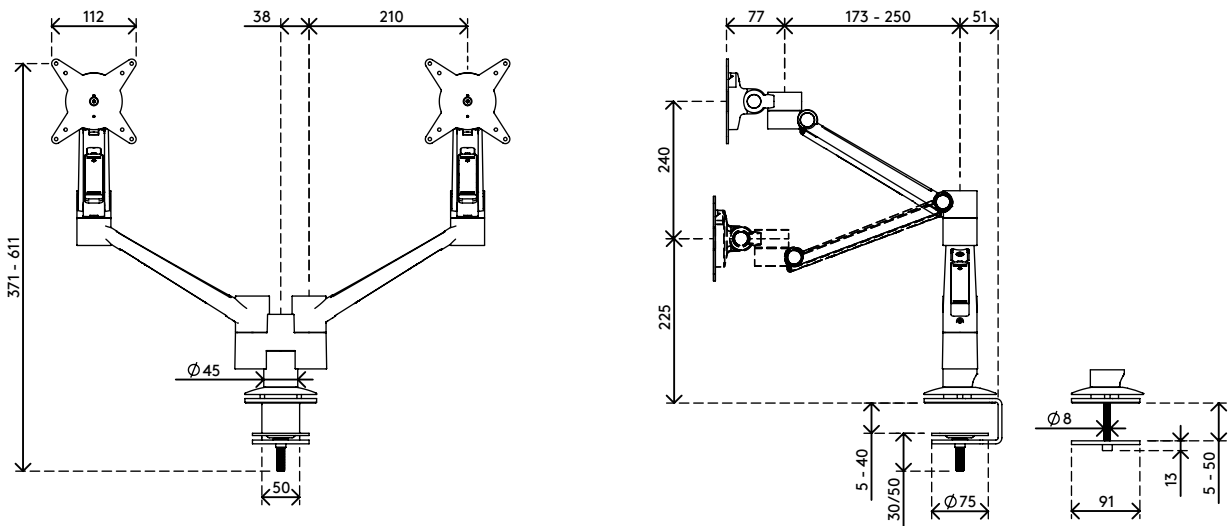

58.653

Viewlite plus monitor arm - desk 653

Mounts two monitors or devices that you can adjust independently in depth and dynamically in height. This makes it easy to align different display devices and lets each user find their own optimal ergonomic position.

- Dynamic height adjustment range of 240 mm (9,4")
- Independent depth adjustment
- Integrated cable management
- Main components made of aluminium
- 40% of aluminium content is already recycled
- VESA MIS-D 75 x 75/100 x 100 mm compatible
- Monitor: tilt +90°/-55°, swivel +90°/-90°, rotate 360°
- Arm: swivel +65°/-65°
- Swivel limiter pre-set to +65°/-65° (can be set to only +65°)
- Weight capacity min. 0 kg - max. 7 kg (0 - 15,4 lb) per monitor
- Comes with a desk clamp mount and bolt-through desk mount
- Suitable for a desktop thickness of 5 up to 40 mm (0,2" - 1,6") (clamp) or 50 mm (2,0") (bolt through)
- Monitor size limit: width 990 mm (39,0") - height 850 mm (33,5")
- Fitted with a practical quick-release VESA system
- Monitor rotation lock can be enabled

viewlite X

Viewlite plus monitor arm - desk 653

2020/10/06

58.653

385 x 280 x 240 mm

1 pcs

black

7,9 kg