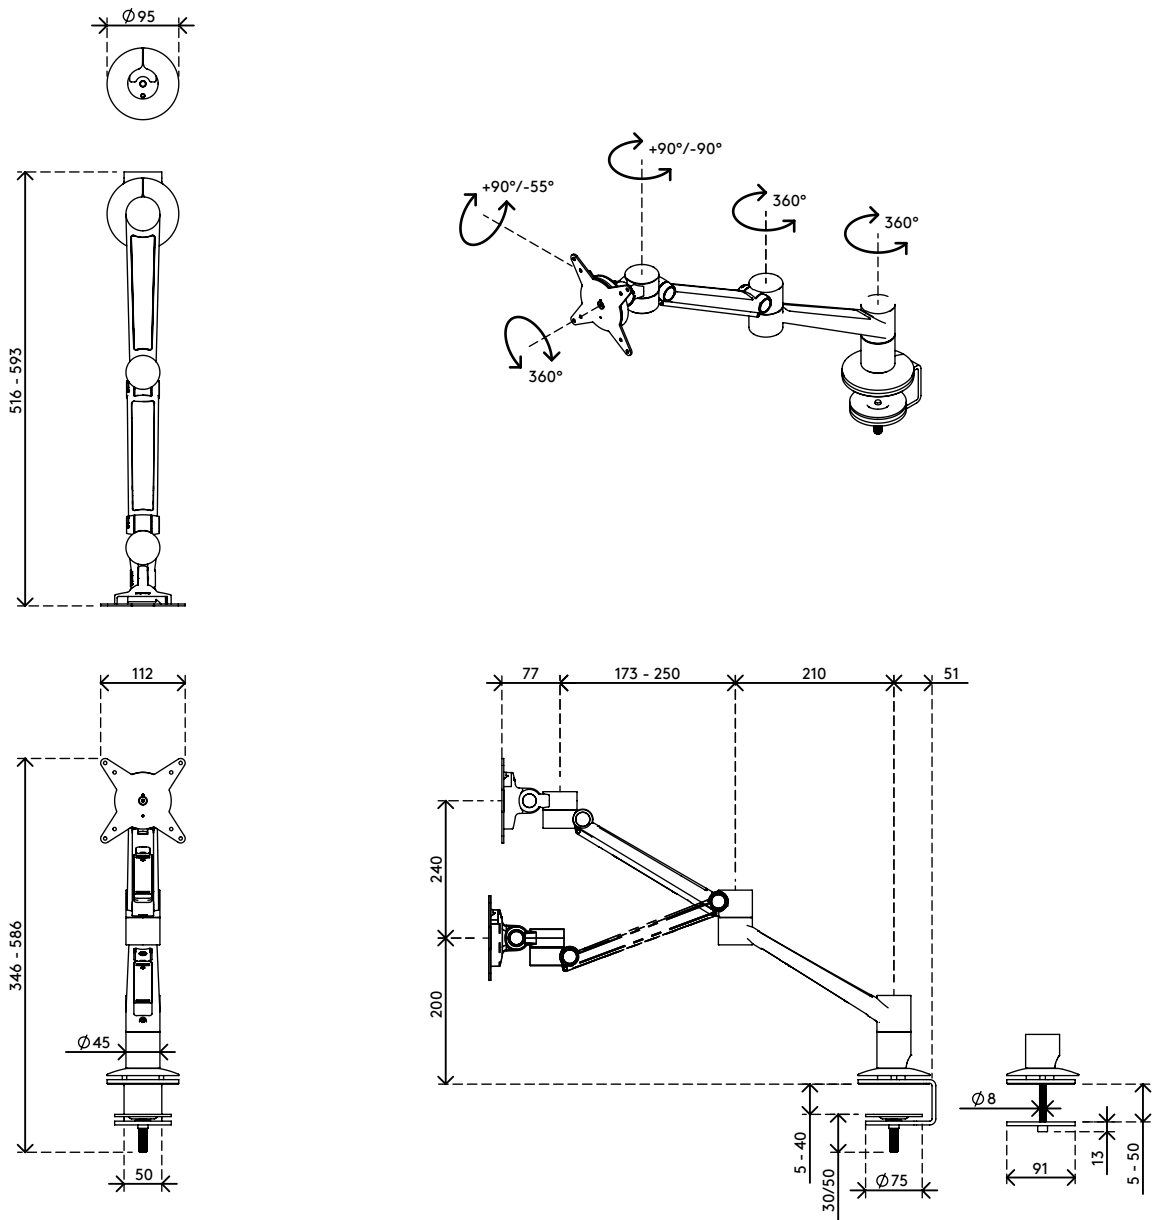

viewlite X

Viewlite plus monitor arm - desk 623 2020/10/06

# 58.623	375 x 265 x 105 mm	1 pcs
black	3,9 kg	805410586232