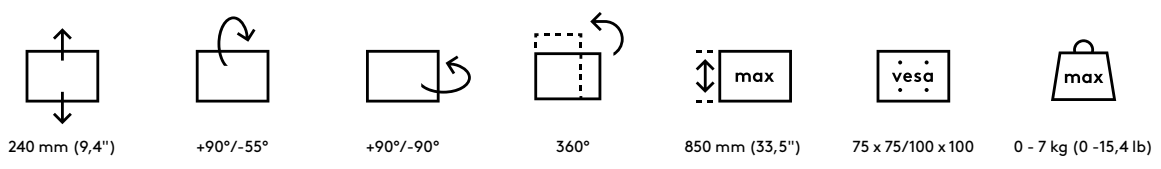

viewlite X

Viewlite plus monitor arm - desk 623 2020/10/06

# 58.623	375 x 265 x 105 mm	1 pcs
black	3,9 kg	805410586232