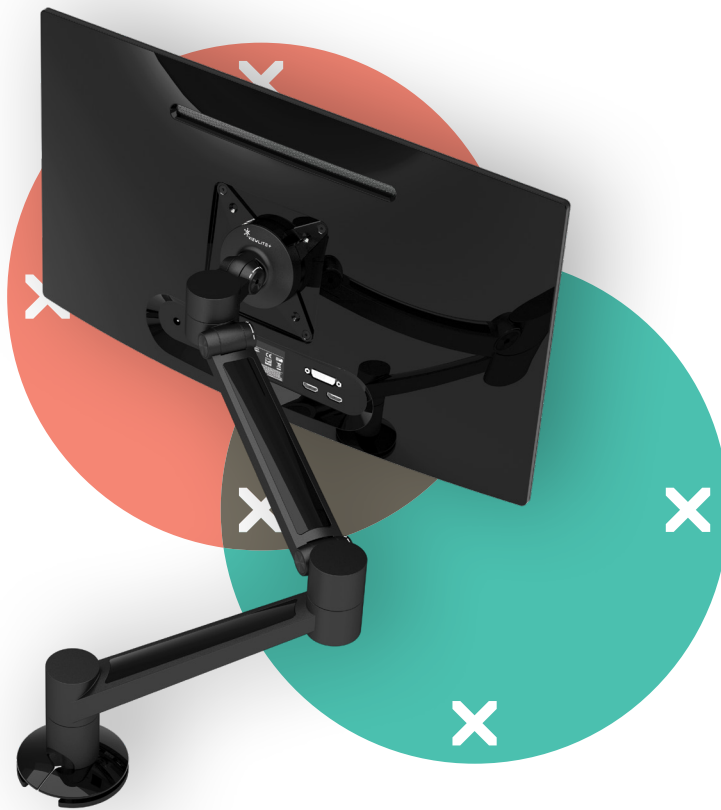

viewlite

58.623

Viewlite plus monitor arm - desk 623

Perfect for hot desking or collaborative working. It's easy to use and with the swivel limiter, which reduces the chance of bumping into walls or desks, you can locate it pretty well anywhere. Cables are easily hidden in the arm's aluminium extensions to create a tidy, professional impression.

- Dynamic height adjustment range of 240 mm (9,4")
- Independent depth adjustment
- Integrated cable management
- Main components made of aluminium
- 40% of aluminium content is already recycled
- VESA MIS-D 75 x 75/100 x 100 mm compatible
- Monitor: tilt +90°/-55°, swivel +90°/-90°, rotate 360°
- Arm: swivel 360°
- Swivel limiter pre-set to +90°/-90° (can be disabled)
- Weight capacity min. 0 kg - max. 7 kg (0 - 15,4 lb) per monitor
- Comes with a desk clamp mount and bolt-through desk mount
- Suitable for a desktop thickness of 5 up to 40 mm (0,2" - 1,6") (clamp) or 50 mm (2,0") (bolt through)
- Monitor size limit: height 850 mm (33,5")
- Fitted with a practical quick-release VESA system
- Monitor rotation lock can be enabled

dataflex

feeling at work

viewlite X

Viewlite plus monitor arm - desk 623 2020/10/06

# 58.623	375 x 265 x 105 mm	1 pcs
black	3,9 kg	805410586232