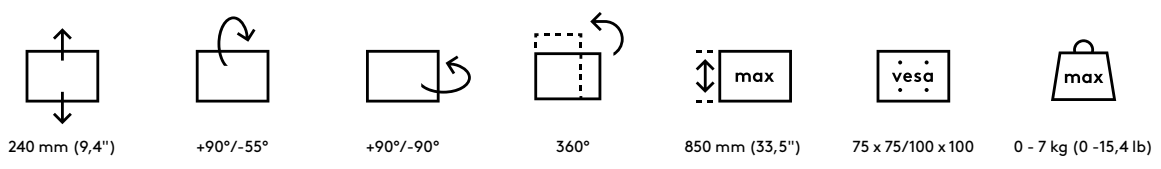

viewlite

58.622

Viewlite plus monitor arm - desk 622

Perfect for hot desking or collaborative working. It's easy to use and with the swivel limiter, which reduces the chance of bumping into walls or desks, you can locate it pretty well anywhere. Cables are easily hidden in the arm's aluminium extensions to create a tidy, professional impression.

- Dynamic height adjustment range of 240 mm (9,4")
- Independent depth adjustment
- Integrated cable management
- Main components made of aluminium
- 40% of aluminium content is already recycled
- VESA MIS-D 75 x 75/100 x 100 mm compatible
- Monitor: tilt +90°/-55°, swivel +90°/-90°, rotate 360°
- Arm: swivel 360°
- Swivel limiter pre-set to +90°/-90° (can be disabled)
- Weight capacity min. 0 kg - max. 7 kg (0 - 15,4 lb) per monitor
- Comes with a desk clamp mount and bolt-through desk mount
- Suitable for a desktop thickness of 5 up to 40 mm (0,2" - 1,6") (clamp) or 50 mm (2,0") (bolt through)
- Monitor size limit: height 850 mm (33,5")
- Fitted with a practical quick-release VESA system
- Monitor rotation lock can be enabled

dataflex

feeling at work

viewlite

Viewlite plus monitor arm - desk 622 2020/10/06

 58.622	 375 x 265 x 105 mm	 1 pcs
 silver-white	 3,9 kg	 805410586225