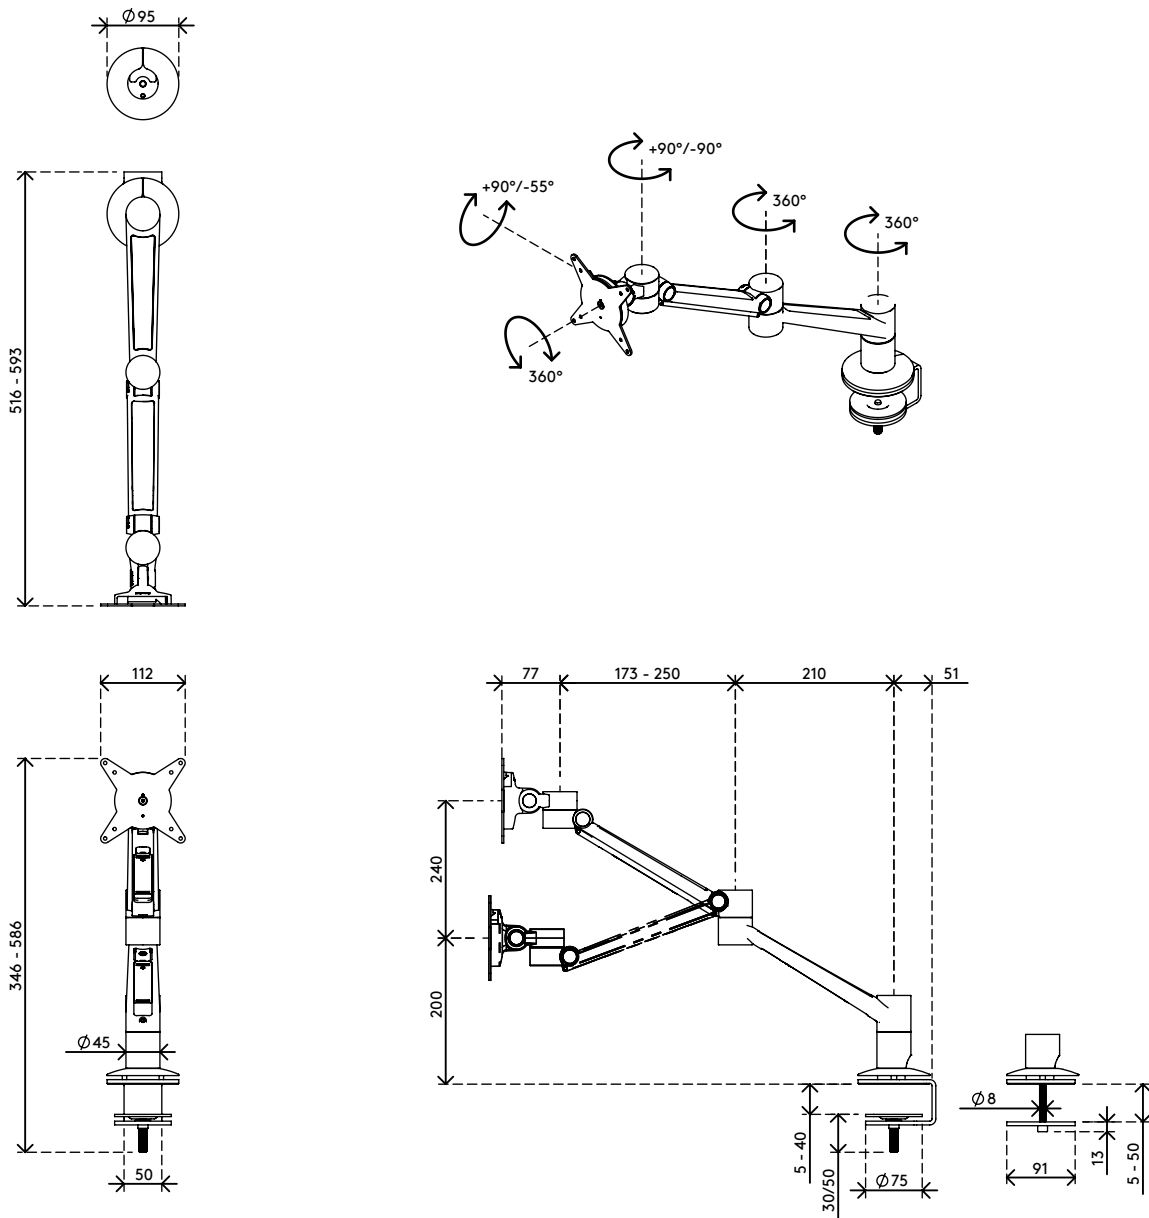

viewlite

58.622

Viewlite plus monitor arm - desk 622

Perfect for hot desking or collaborative working. It's easy to use and with the swivel limiter, which reduces the chance of bumping into walls or desks, you can locate it pretty well anywhere. Cables are easily hidden in the arm's aluminium extensions to create a tidy, professional impression.

- Dynamic height adjustment range of 240 mm (9,4")
- Independent depth adjustment
- Integrated cable management
- Main components made of aluminium
- 40% of aluminium content is already recycled
- VESA MIS-D 75 x 75/100 x 100 mm compatible
- Monitor: tilt +90°/-55°, swivel +90°/-90°, rotate 360°
- Arm: swivel 360°
- Swivel limiter pre-set to +90°/-90° (can be disabled)
- Weight capacity min. 0 kg - max. 7 kg (0 - 15,4 lb) per monitor
- Comes with a desk clamp mount and bolt-through desk mount
- Suitable for a desktop thickness of 5 up to 40 mm (0,2" - 1,6") (clamp) or 50 mm (2,0") (bolt through)
- Monitor size limit: height 850 mm (33,5")
- Fitted with a practical quick-release VESA system
- Monitor rotation lock can be enabled

dataflex

feeling at work

viewlite

Viewlite plus monitor arm - desk 622 2020/10/06

 58.622	 375 x 265 x 105 mm	 1 pcs
 silver-white	 3,9 kg	 805410586225