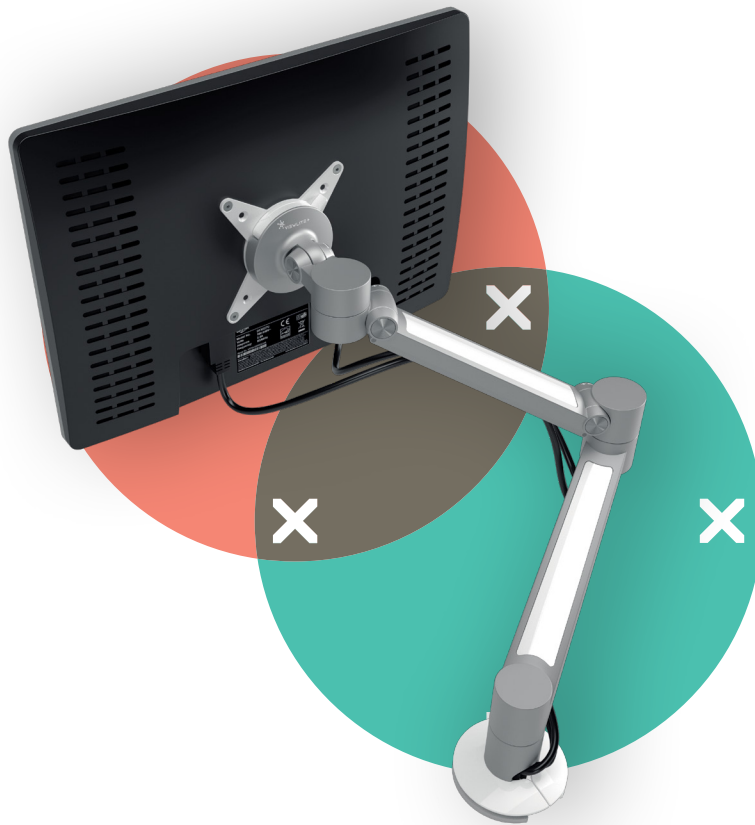

viewlite

58.622

Viewlite plus monitor arm - desk 622

Perfect for hot desking or collaborative working. It's easy to use and with the swivel limiter, which reduces the chance of bumping into walls or desks, you can locate it pretty well anywhere. Cables are easily hidden in the arm's aluminium extensions to create a tidy, professional impression.

- Dynamic height adjustment range of 240 mm (9,4")
- Independent depth adjustment
- Integrated cable management
- Main components made of aluminium
- 40% of aluminium content is already recycled
- VESA MIS-D 75 x 75/100 x 100 mm compatible
- Monitor: tilt +90°/-55°, swivel +90°/-90°, rotate 360°
- Arm: swivel 360°
- Swivel limiter pre-set to +90°/-90° (can be disabled)
- Weight capacity min. 0 kg - max. 7 kg (0 - 15,4 lb) per monitor
- Comes with a desk clamp mount and bolt-through desk mount
- Suitable for a desktop thickness of 5 up to 40 mm (0,2" - 1,6") (clamp) or 50 mm (2,0") (bolt through)
- Monitor size limit: height 850 mm (33,5")
- Fitted with a practical quick-release VESA system
- Monitor rotation lock can be enabled

dataflex

feeling at work

viewlite

Viewlite plus monitor arm - desk 622 2020/10/06

 58.622	 375 x 265 x 105 mm	 1 pcs
 silver-white	 3,9 kg	 805410586225