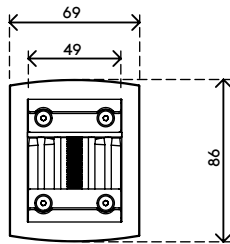

58.402

Viewlite monitor arm - rail 402

Free up desk space with this monitor arm that mounts onto a slat rail/wall or toolbar. You can tilt and swivel your monitor to achieve your perfect positioning. Simply adjust the screw on top to tighten or loosen the clamping mechanism.

- Fixed height
- Fixed depth
- Main components made of aluminium
- 40% of aluminium content is already recycled
- VESA MIS-D 75 x 75/100 x 100 mm compatible
- Monitor: tilt +90°/-55°, swivel +90°/-90°, rotate 360°
- Weight capacity max. 8 kg (17,6 lb) per monitor
- Comes with a rail mount
- Fitted with a practical quick-release VESA system
- Monitor rotation lock can be enabled

viewlite X

+90°/-55°

+90°/-90°

360°

75 x 75/100 x 100

8 kg (17,6 lb)

Viewlite monitor arm - rail 402

2020/10/06

58.402

 212 x 181 x 128 mm

 1 pcs

 silver-white

 1,271 kg

 805410584023