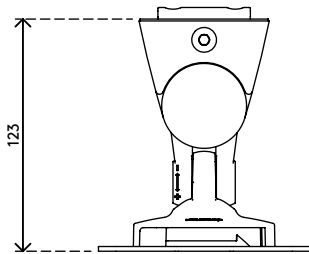

58.402

Viewlite monitor arm - rail 402

Free up desk space with this monitor arm that mounts onto a slat rail/wall or toolbar. You can tilt and swivel your monitor to achieve your perfect positioning. Simply adjust the screw on top to tighten or loosen the clamping mechanism.

- Fixed height
- Fixed depth
- Main components made of aluminium
- 40% of aluminium content is already recycled
- VESA MIS-D 75 x 75/100 x 100 mm compatible
- Monitor: tilt +90°/-55°, swivel +90°/-90°, rotate 360°
- Weight capacity max. 8 kg (17,6 lb) per monitor
- Comes with a rail mount
- Fitted with a practical quick-release VESA system
- Monitor rotation lock can be enabled

viewlite X

+90°/-55°

+90°/-90°

360°

75 x 75/100 x 100

8 kg (17,6 lb)

Viewlite monitor arm - rail 402

2020/10/06

58.402

 212 x 181 x 128 mm

 1 pcs

 silver-white

 1,271 kg

 805410584023