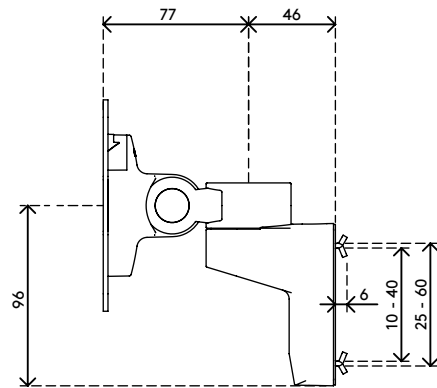

58.402

Viewlite monitor arm - rail 402

Free up desk space with this monitor arm that mounts onto a slat rail/wall or toolbar. You can tilt and swivel your monitor to achieve your perfect positioning. Simply adjust the screw on top to tighten or loosen the clamping mechanism.

- Fixed height
- Fixed depth
- Main components made of aluminium
- 40% of aluminium content is already recycled
- VESA MIS-D 75 x 75/100 x 100 mm compatible
- Monitor: tilt +90°/-55°, swivel +90°/-90°, rotate 360°
- Weight capacity max. 8 kg (17,6 lb) per monitor
- Comes with a rail mount
- Fitted with a practical quick-release VESA system
- Monitor rotation lock can be enabled

viewlite X

+90°/-55°

+90°/-90°

360°

75 x 75/100 x 100

8 kg (17,6 lb)

Viewlite monitor arm - rail 402

2020/10/06

58.402

 212 x 181 x 128 mm

 1 pcs

 silver-white

 1,271 kg

 805410584023