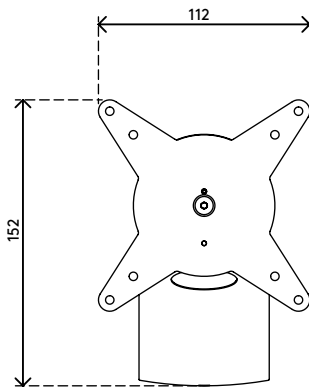

58.402

Viewlite monitor arm - rail 402

Free up desk space with this monitor arm that mounts onto a slat rail/wall or toolbar. You can tilt and swivel your monitor to achieve your perfect positioning. Simply adjust the screw on top to tighten or loosen the clamping mechanism.

- Fixed height
- Fixed depth
- Main components made of aluminium
- 40% of aluminium content is already recycled
- VESA MIS-D 75 x 75/100 x 100 mm compatible
- Monitor: tilt +90°/-55°, swivel +90°/-90°, rotate 360°
- Weight capacity max. 8 kg (17,6 lb) per monitor
- Comes with a rail mount
- Fitted with a practical quick-release VESA system
- Monitor rotation lock can be enabled

viewlite X

+90°/-55°

+90°/-90°

360°

75 x 75/100 x 100

8 kg (17,6 lb)

Viewlite monitor arm - rail 402

2020/10/06

58.402

 212 x 181 x 128 mm

 1 pcs

 silver-white

 1,271 kg

 805410584023