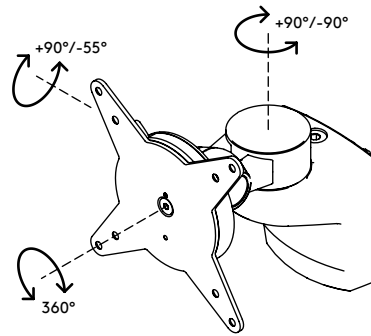

58.402

Viewlite monitor arm - rail 402

Free up desk space with this monitor arm that mounts onto a slat rail/wall or toolbar. You can tilt and swivel your monitor to achieve your perfect positioning. Simply adjust the screw on top to tighten or loosen the clamping mechanism.

- Fixed height
- Fixed depth
- Main components made of aluminium
- 40% of aluminium content is already recycled
- VESA MIS-D 75 x 75/100 x 100 mm compatible
- Monitor: tilt +90°/-55°, swivel +90°/-90°, rotate 360°
- Weight capacity max. 8 kg (17,6 lb) per monitor
- Comes with a rail mount
- Fitted with a practical quick-release VESA system
- Monitor rotation lock can be enabled

viewlite X

+90°/-55°

+90°/-90°

360°

75 x 75/100 x 100

8 kg (17,6 lb)

Viewlite monitor arm - rail 402

2020/10/06

58.402

 212 x 181 x 128 mm

 1 pcs

 silver-white

 1,271 kg

 805410584023