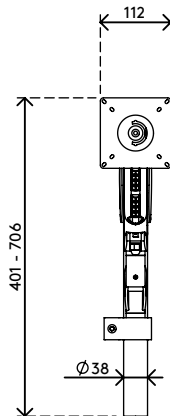

viewmaster^x

Warranty

57.592

Viewmaster monitor arm - desk 592

Each user can independently adjust the gas-assisted monitor arm by depth and height to find their own optimal ergonomic position. An efficient face-to-face workspace solution that uses minimum space to give you maximum functionality and can also be used with double monitors.

- Dynamic height adjustment range of 305 mm (12,0")
- Independent depth adjustment
- Partly integrated or concealed cable management
- Main components made of aluminium
- VESA MIS-D 75 x 75/100 x 100 mm compatible
- Monitor: tilt +90°/-90°, swivel +90°/-90°, rotate +90°/-90°
- Arm: swivel +90°/-90°
- Weight capacity min. 4,5 - max. 10 kg (9,9 - 22 lb) per monitor
- Desk mount not included
- Monitor size limit: height 1286 mm (50,6")
- Ideal for face-to-face workstations
- Built-in SUSPA® gas spring
- Listed weight capacity will vary when mounting monitors that are deeper than 25 mm (1,0") or have an off-centre VESA mount position

dataflex^x

feeling at work

viewmaster

305 mm (12,0")

+90°/-90°

+90°/-90°

+90°/-90°

1286 mm (50,6")

75 x 75/100 x 100

(2x) 4,5 - 10 kg (9,9 - 22 lb)

Viewmaster monitor arm - desk 592

2020/10/06

57.592

 490 x 375 x 145 mm

 1 pcs

 silver