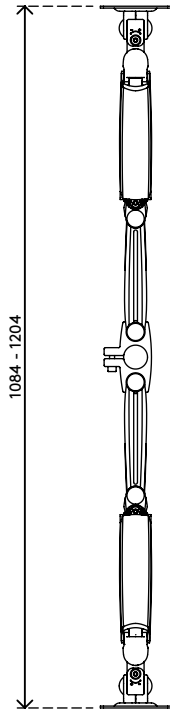

viewmaster^x

Warranty

57.592

Viewmaster monitor arm - desk 592

Each user can independently adjust the gas-assisted monitor arm by depth and height to find their own optimal ergonomic position. An efficient face-to-face workspace solution that uses minimum space to give you maximum functionality and can also be used with double monitors.

- Dynamic height adjustment range of 305 mm (12,0")
- Independent depth adjustment
- Partly integrated or concealed cable management
- Main components made of aluminium
- VESA MIS-D 75 x 75/100 x 100 mm compatible
- Monitor: tilt +90°/-90°, swivel +90°/-90°, rotate +90°/-90°
- Arm: swivel +90°/-90°
- Weight capacity min. 4,5 - max. 10 kg (9,9 - 22 lb) per monitor
- Desk mount not included
- Monitor size limit: height 1286 mm (50,6")
- Ideal for face-to-face workstations
- Built-in SUSPA® gas spring
- Listed weight capacity will vary when mounting monitors that are deeper than 25 mm (1,0") or have an off-centre VESA mount position

dataflex^x

feeling at work

viewmaster

305 mm (12,0")

+90°/-90°

+90°/-90°

+90°/-90°

1286 mm (50,6")

75 x 75/100 x 100

(2x) 4,5 - 10 kg (9,9 - 22 lb)

Viewmaster monitor arm - desk 592

2020/10/06

57.592

 490 x 375 x 145 mm

 1 pcs

 silver