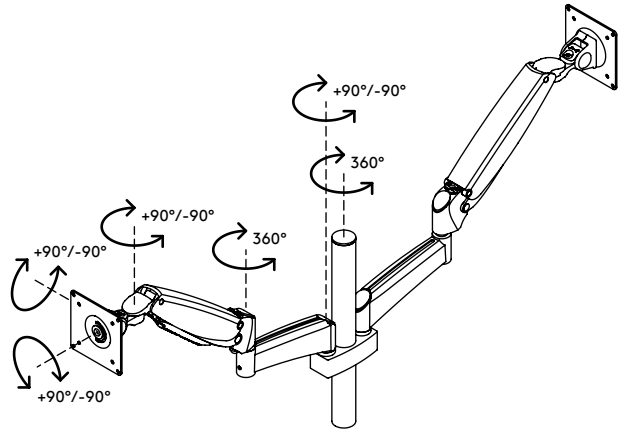

viewmaster^x

Warranty

57.592

Viewmaster monitor arm - desk 592

Each user can independently adjust the gas-assisted monitor arm by depth and height to find their own optimal ergonomic position. An efficient face-to-face workspace solution that uses minimum space to give you maximum functionality and can also be used with double monitors.

- Dynamic height adjustment range of 305 mm (12,0")
- Independent depth adjustment
- Partly integrated or concealed cable management
- Main components made of aluminium
- VESA MIS-D 75 x 75/100 x 100 mm compatible
- Monitor: tilt +90°/-90°, swivel +90°/-90°, rotate +90°/-90°
- Arm: swivel +90°/-90°
- Weight capacity min. 4,5 - max. 10 kg (9,9 - 22 lb) per monitor
- Desk mount not included
- Monitor size limit: height 1286 mm (50,6")
- Ideal for face-to-face workstations
- Built-in SUSPA® gas spring
- Listed weight capacity will vary when mounting monitors that are deeper than 25 mm (1,0") or have an off-centre VESA mount position

dataflex^x

feeling at work

viewmaster

305 mm (12,0")

+90°/-90°

+90°/-90°

+90°/-90°

1286 mm (50,6")

75 x 75/100 x 100

(2x) 4,5 - 10 kg (9,9 - 22 lb)

Viewmaster monitor arm - desk 592

2020/10/06

57.592

 490 x 375 x 145 mm

 1 pcs

 silver