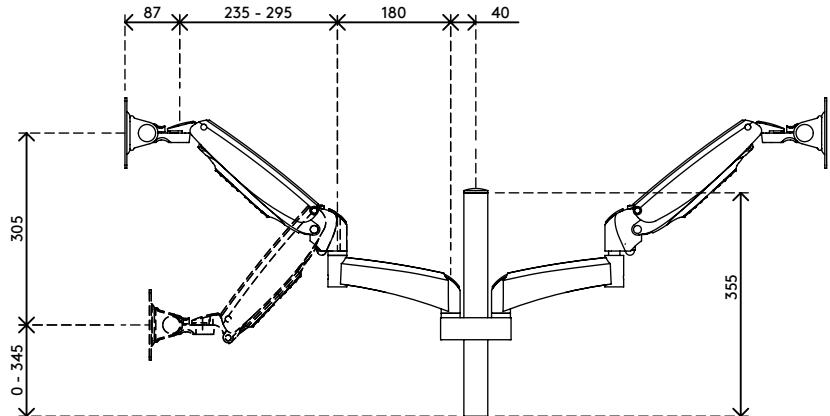

viewmaster^x

Warranty

57.592

Viewmaster monitor arm - desk 592

Each user can independently adjust the gas-assisted monitor arm by depth and height to find their own optimal ergonomic position. An efficient face-to-face workspace solution that uses minimum space to give you maximum functionality and can also be used with double monitors.

- Dynamic height adjustment range of 305 mm (12,0")
- Independent depth adjustment
- Partly integrated or concealed cable management
- Main components made of aluminium
- VESA MIS-D 75 x 75/100 x 100 mm compatible
- Monitor: tilt +90°/-90°, swivel +90°/-90°, rotate +90°/-90°
- Arm: swivel +90°/-90°
- Weight capacity min. 4,5 - max. 10 kg (9,9 - 22 lb) per monitor
- Desk mount not included
- Monitor size limit: height 1286 mm (50,6")
- Ideal for face-to-face workstations
- Built-in SUSPA® gas spring
- Listed weight capacity will vary when mounting monitors that are deeper than 25 mm (1,0") or have an off-centre VESA mount position

dataflex^x

feeling at work

viewmaster

305 mm (12,0")

+90°/-90°

+90°/-90°

+90°/-90°

1286 mm (50,6")

75 x 75/100 x 100

(2x) 4,5 - 10 kg (9,9 - 22 lb)

Viewmaster monitor arm - desk 592

2020/10/06

57.592

 490 x 375 x 145 mm

 1 pcs

 silver