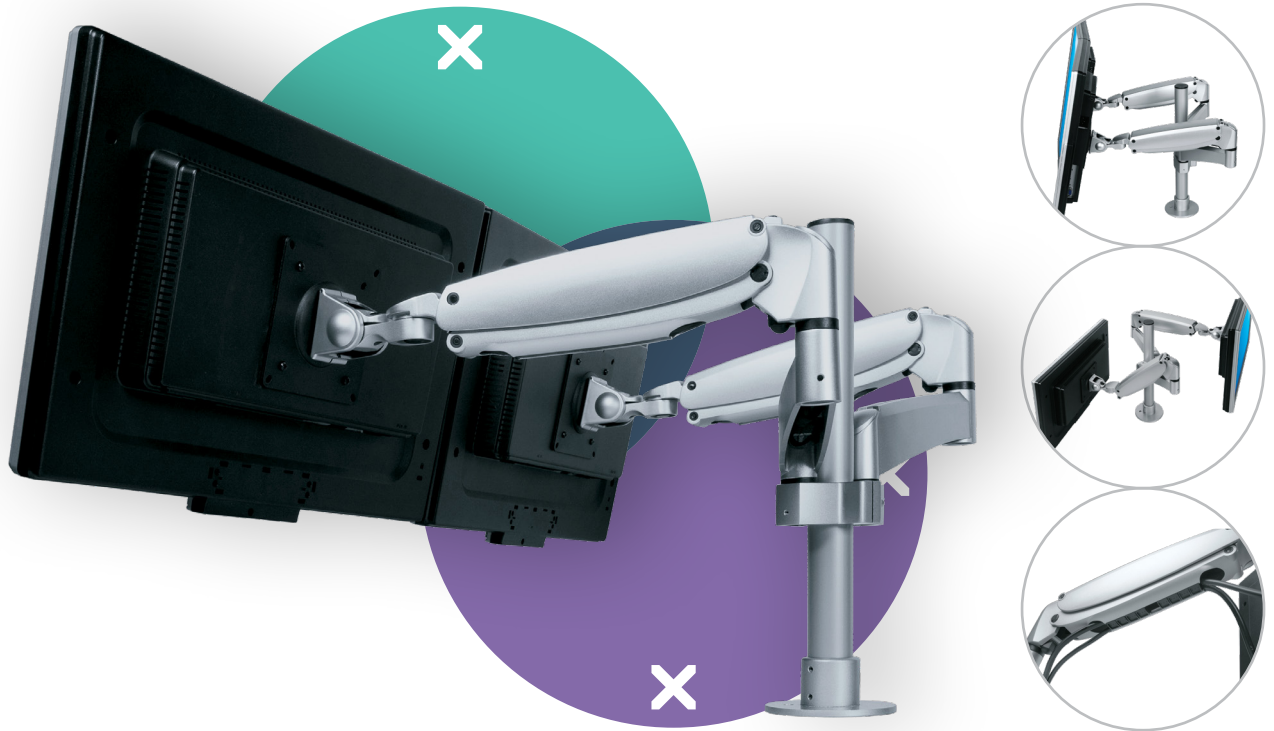

viewmaster^x

Warranty

57.592

Viewmaster monitor arm - desk 592

Each user can independently adjust the gas-assisted monitor arm by depth and height to find their own optimal ergonomic position. An efficient face-to-face workspace solution that uses minimum space to give you maximum functionality and can also be used with double monitors.

- Dynamic height adjustment range of 305 mm (12,0")
- Independent depth adjustment
- Partly integrated or concealed cable management
- Main components made of aluminium
- VESA MIS-D 75 x 75/100 x 100 mm compatible
- Monitor: tilt +90°/-90°, swivel +90°/-90°, rotate +90°/-90°
- Arm: swivel +90°/-90°
- Weight capacity min. 4,5 - max. 10 kg (9,9 - 22 lb) per monitor
- Desk mount not included
- Monitor size limit: height 1286 mm (50,6")
- Ideal for face-to-face workstations
- Built-in SUSPA® gas spring
- Listed weight capacity will vary when mounting monitors that are deeper than 25 mm (1,0") or have an off-centre VESA mount position

dataflex^x

feeling at work

viewmaster

305 mm (12,0")

+90°/-90°

+90°/-90°

+90°/-90°

1286 mm (50,6")

75 x 75/100 x 100

(2x) 4,5 - 10 kg (9,9 - 22 lb)

Viewmaster monitor arm - desk 592

2020/10/06

57.592

 490 x 375 x 145 mm

 1 pcs

 silver