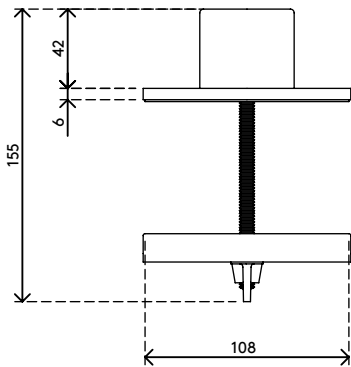

viewmaster

Viewmaster bolt through desk - mount 962

2020/10/06

53.962

235 x 205 x 100 mm

1 pcs

silver

1,284 kg

805410539627