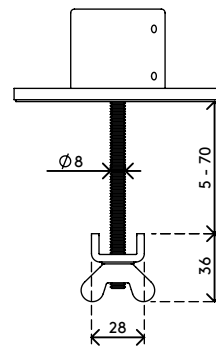

viewmaster

Viewmaster bolt through desk - mount 962

2020/10/06

53.962

235 x 205 x 100 mm

1 pcs

silver

1,284 kg

805410539627