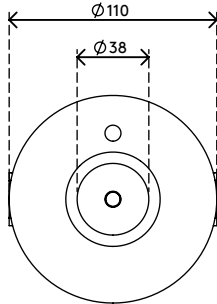

viewmaster

Viewmaster bolt through desk - mount 962

2020/10/06

53.962

235 x 205 x 100 mm

1 pcs

silver

1,284 kg

805410539627