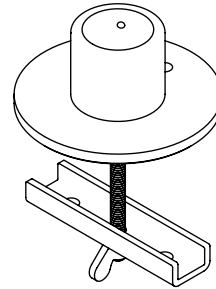

viewmaster

Viewmaster bolt through desk - mount 962

2020/10/06

53.962

235 x 205 x 100 mm

1 pcs

silver

1,284 kg

805410539627