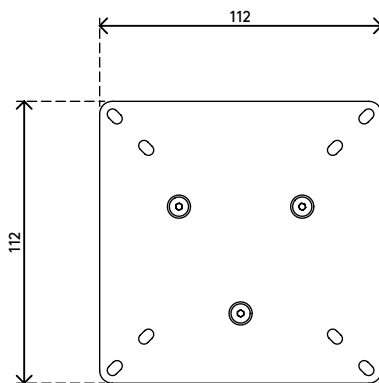

53.063

Addit display mount 063

This sturdy steel mount can be unmounted, removed and locked in seconds. It's a straightforward and easy way to mount a VESA MIS-D 75 x 75/100 x 100 mm compatible flat screen monitor or TV to a wall.

- Professional wall mount
- Suitable for 1 display up to 20 kg (44,1 lb)

- VESA MIS-D 75 x 75/100 x 100 mm compatible
- Quick (un)mounting

75 x 75/100 x 100

20 kg (44,1 lb)

Addit display mount 063

2020/10/06

53.063

 155 x 135 x 55 mm

 1 pcs

 black

 0,665 kg

 805410530631