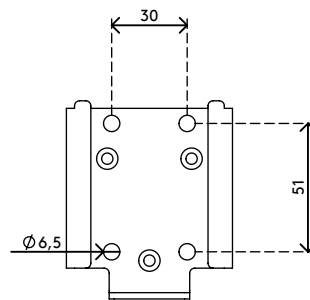

53.063

Addit display mount 063

This sturdy steel mount can be unmounted, removed and locked in seconds. It's a straightforward and easy way to mount a VESA MIS-D 75 x 75/100 x 100 mm compatible flat screen monitor or TV to a wall.

- Professional wall mount
- Suitable for 1 display up to 20 kg (44,1 lb)

- VESA MIS-D 75 x 75/100 x 100 mm compatible
- Quick (un)mounting

75 x 75/100 x 100

20 kg (44,1 lb)

Addit display mount 063

2020/10/06

53.063

 155 x 135 x 55 mm

 1 pcs

 black

 0,665 kg

 805410530631