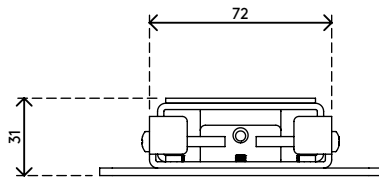

53.063

Addit display mount 063

This sturdy steel mount can be unmounted, removed and locked in seconds. It's a straightforward and easy way to mount a VESA MIS-D 75 x 75/100 x 100 mm compatible flat screen monitor or TV to a wall.

- Professional wall mount
- Suitable for 1 display up to 20 kg (44,1 lb)

- VESA MIS-D 75 x 75/100 x 100 mm compatible
- Quick (un)mounting

75 x 75/100 x 100

20 kg (44,1 lb)

Addit display mount 063

2020/10/06

53.063

 155 x 135 x 55 mm

 1 pcs

 black

 0,665 kg

 805410530631