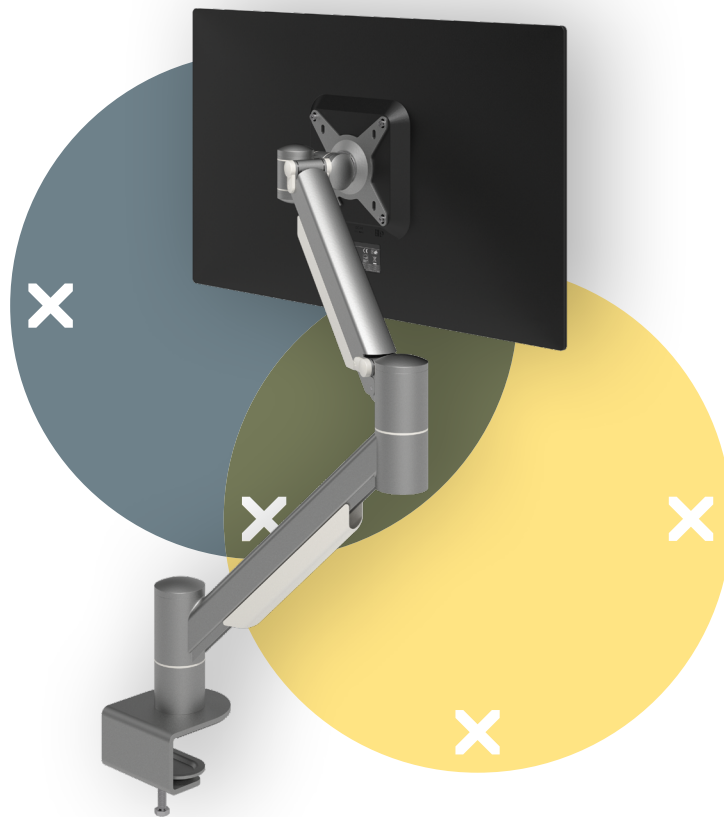

viewmate^x

Warranty

52.832

Viewmate plus monitor arm - desk 832

This monitor arm lets you move your monitor up or down using just your fingertips, which makes it a breeze for anyone to set it to a comfortable position. It's also maintenance-free and suitable for almost every monitor. An ergonomic design that is robust, cost-effective and easy to use.

- Fitted with an extremely durable steel extension spring
- Dynamic height adjustment range of 340 mm (13,4")
- Independent depth adjustment
- Integrated cable management
- Main components made of steel
- VESA MIS-D 75 x 75/100 x 100 mm compatible
- Monitor: tilt +90°/-90°, swivel 360°, rotate 360°
- Arm: swivel 360°
- Arm's swivel limiter pre-set to +90°/-90° (can be disabled)
- Weight capacity min. 2 kg - max. 8 kg (4,4 - 17,6 lb) per monitor
- Monitor size limit: height 1000 mm (39,4")
- Comes with a desk clamp mount and bolt-through desk mount
- Suitable for a desktop thickness of 5 up to 40 mm (0,2" - 1,6") (clamp) or 50 mm (2,0") (bolt through)