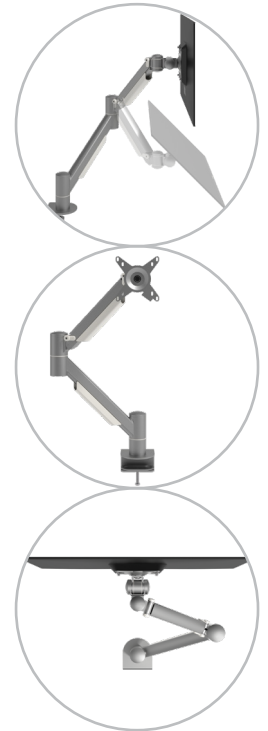

viewmate^x

Warranty

52.832

Viewmate plus monitor arm - desk 832

This monitor arm lets you move your monitor up or down using just your fingertips, which makes it a breeze for anyone to set it to a comfortable position. It's also maintenance-free and suitable for almost every monitor. An ergonomic design that is robust, cost-effective and easy to use.

- Fitted with an extremely durable steel extension spring
- Dynamic height adjustment range of 340 mm (13,4")
- Independent depth adjustment
- Integrated cable management
- Main components made of steel
- VESA MIS-D 75 x 75/100 x 100 mm compatible
- Monitor: tilt +90°/-90°, swivel 360°, rotate 360°
- Arm: swivel 360°
- Arm's swivel limiter pre-set to +90°/-90° (can be disabled)
- Weight capacity min. 2 kg - max. 8 kg (4,4 - 17,6 lb) per monitor
- Monitor size limit: height 1000 mm (39,4")
- Comes with a desk clamp mount and bolt-through desk mount
- Suitable for a desktop thickness of 5 up to 40 mm (0,2" - 1,6") (clamp) or 50 mm (2,0") (bolt through)