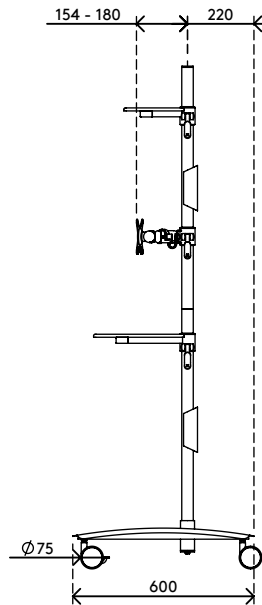

52.722

Viewmate workstation - floor 722

This conference trolley is great for video conferencing and telepresence systems. It has platforms for a camera and decoder and is fitted with a dual monitor mount for viewing your own presentation and your audience simultaneously. Because this trolley has big lockable castors, doorways won't present a threshold.

- Conference trolley with big lockable castors (75 mm diameter) (3,0")
- Convenient clamp lever on height adjustable parts locks them in place
- Able to hold two monitors, a (web)camera and media device or decoder
- VESA MIS-D 75 x 75/100 x 100 mm compatible
- Monitor size limit: width 640 mm (25,2") - height 712 mm (28,0")
- Cable covers keep cables neatly together
- Trolley dimensions (w x d x h): 636 x 600 x 1665 mm (25,0 x 23,6 x 65,6")
- Max. weight capacity: platforms 10 kg (22 lb), monitor mounts 15 kg (33 lb)

viewmate ^x

+90°/-90°

+90°/-90°

360°

max
640 mm (25,2")

max
713 mm (28,1")

75 x 75/100 x 100

(2x) 15 kg (33 lb)

Viewmate workstation - floor 722

2020/10/06

52.722

 800 x 690 x 285 mm

 1 pcs

 silver

 24,6 kg

 805410527228