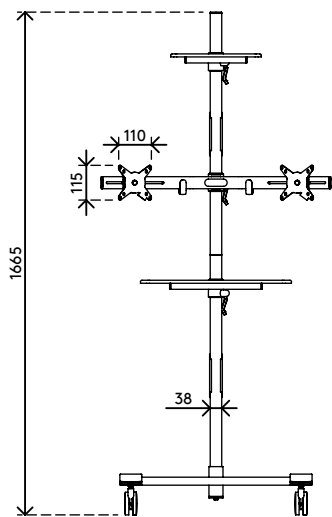

52.722

Viewmate workstation - floor 722

This conference trolley is great for video conferencing and telepresence systems. It has platforms for a camera and decoder and is fitted with a dual monitor mount for viewing your own presentation and your audience simultaneously. Because this trolley has big lockable castors, doorways won't present a threshold.

- Conference trolley with big lockable castors (75 mm diameter) (3,0")
- Convenient clamp lever on height adjustable parts locks them in place
- Able to hold two monitors, a (web)camera and media device or decoder
- VESA MIS-D 75 x 75/100 x 100 mm compatible
- Monitor size limit: width 640 mm (25,2") - height 712 mm (28,0")
- Cable covers keep cables neatly together
- Trolley dimensions (w x d x h): 636 x 600 x 1665 mm (25,0 x 23,6 x 65,6")
- Max. weight capacity: platforms 10 kg (22 lb), monitor mounts 15 kg (33 lb)

viewmate ^x

+90°/-90°

+90°/-90°

360°

max
640 mm (25,2")

max
713 mm (28,1")

75 x 75/100 x 100

(2x) 15 kg (33 lb)

Viewmate workstation - floor 722

2020/10/06

52.722

 800 x 690 x 285 mm

 1 pcs

 silver

 24,6 kg

 805410527228