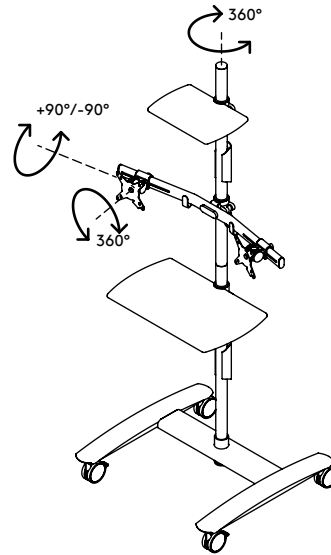

52.722

Viewmate workstation - floor 722

This conference trolley is great for video conferencing and telepresence systems. It has platforms for a camera and decoder and is fitted with a dual monitor mount for viewing your own presentation and your audience simultaneously. Because this trolley has big lockable castors, doorways won't present a threshold.

- Conference trolley with big lockable castors (75 mm diameter) (3,0")
- Convenient clamp lever on height adjustable parts locks them in place
- Able to hold two monitors, a (web)camera and media device or decoder
- VESA MIS-D 75 x 75/100 x 100 mm compatible
- Monitor size limit: width 640 mm (25,2") - height 712 mm (28,0")
- Cable covers keep cables neatly together
- Trolley dimensions (w x d x h): 636 x 600 x 1665 mm (25,0 x 23,6 x 65,6")
- Max. weight capacity: platforms 10 kg (22 lb), monitor mounts 15 kg (33 lb)

viewmate ^x

+90°/-90°

+90°/-90°

360°

max
640 mm (25,2")

max
713 mm (28,1")

75 x 75/100 x 100

(2x) 15 kg (33 lb)

Viewmate workstation - floor 722

2020/10/06

52.722

 800 x 690 x 285 mm

 1 pcs

 silver

 24,6 kg

 805410527228