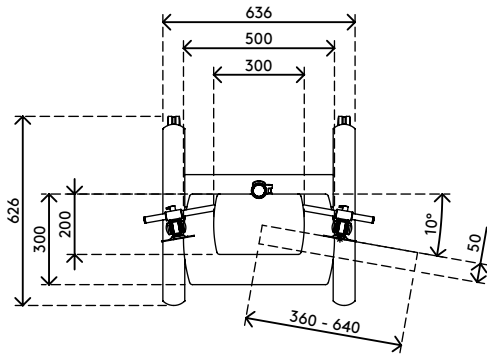

52.722

Viewmate workstation - floor 722

This conference trolley is great for video conferencing and telepresence systems. It has platforms for a camera and decoder and is fitted with a dual monitor mount for viewing your own presentation and your audience simultaneously. Because this trolley has big lockable castors, doorways won't present a threshold.

- Conference trolley with big lockable castors (75 mm diameter) (3,0")
- Convenient clamp lever on height adjustable parts locks them in place
- Able to hold two monitors, a (web)camera and media device or decoder
- VESA MIS-D 75 x 75/100 x 100 mm compatible
- Monitor size limit: width 640 mm (25,2") - height 712 mm (28,0")
- Cable covers keep cables neatly together
- Trolley dimensions (w x d x h): 636 x 600 x 1665 mm (25,0 x 23,6 x 65,6")
- Max. weight capacity: platforms 10 kg (22 lb), monitor mounts 15 kg (33 lb)

viewmate ^x

+90°/-90°

+90°/-90°

360°

max
640 mm (25,2")

max
713 mm (28,1")

75 x 75/100 x 100

(2x) 15 kg (33 lb)

Viewmate workstation - floor 722

2020/10/06

52.722

 800 x 690 x 285 mm

 1 pcs

 silver

 24,6 kg

 805410527228