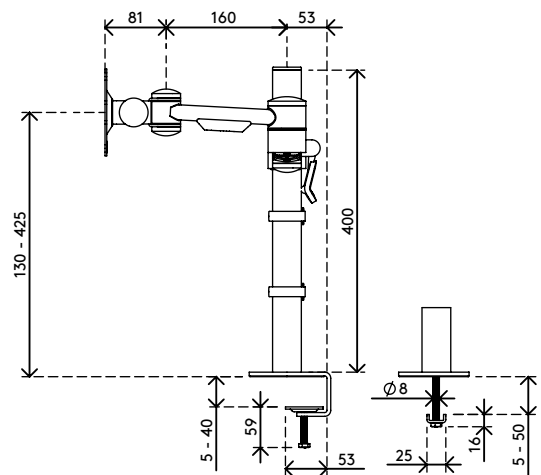

viewmate

Viewmate monitor arm - desk 632

2020/10/06

52.632

620 x 230 x 116 mm

1 pcs

silver

6,3 kg

805410526320