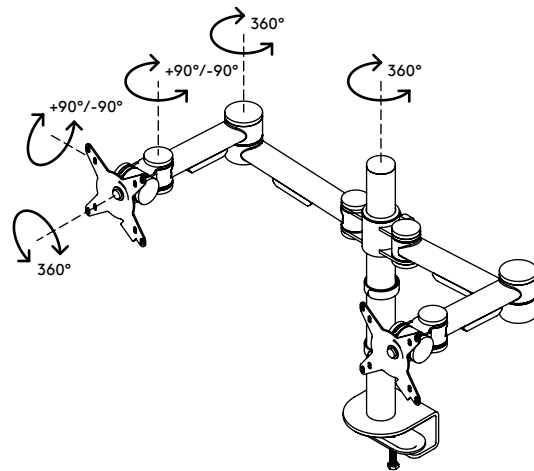

viewmate

Viewmate monitor arm - desk 632

2020/10/06

52.632

620 x 230 x 116 mm

1 pcs

silver

6,3 kg

805410526320