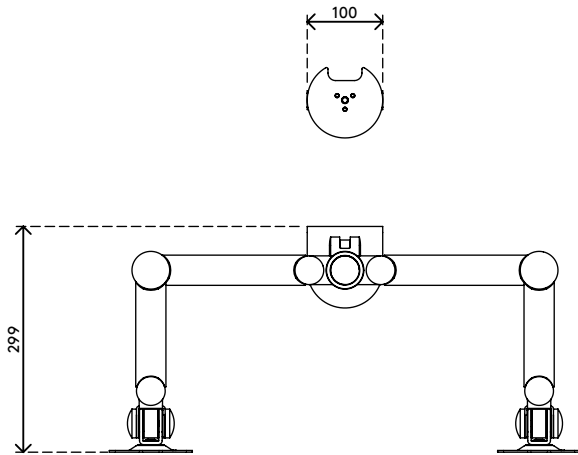

viewmate

Viewmate monitor arm - desk 632

2020/10/06

52.632

620 x 230 x 116 mm

1 pcs

silver

6,3 kg

805410526320