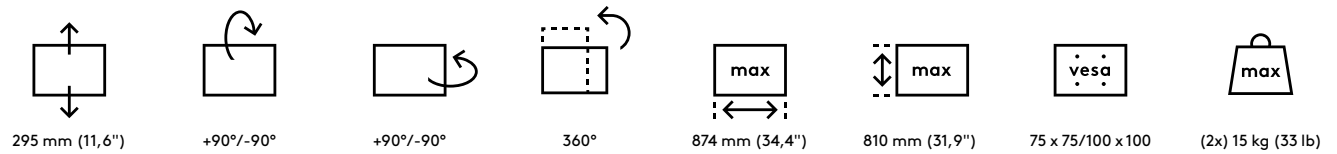

viewmate

Viewmate monitor arm - desk 632

2020/10/06

52.632

620 x 230 x 116 mm

1 pcs

silver

6,3 kg

805410526320