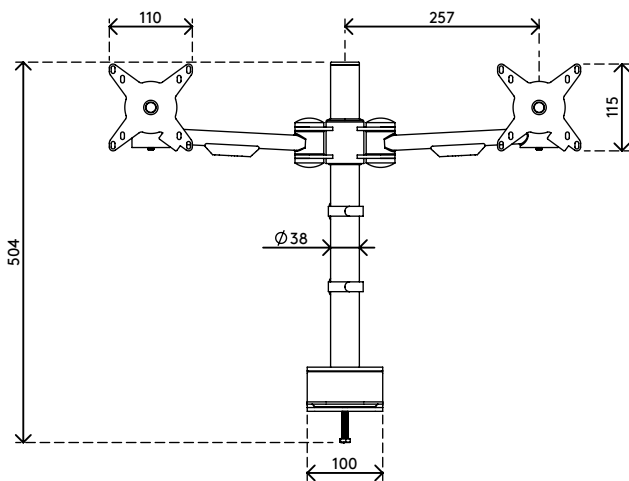

viewmate

Viewmate monitor arm - desk 632

2020/10/06

52.632

620 x 230 x 116 mm

1 pcs

silver

6,3 kg

805410526320