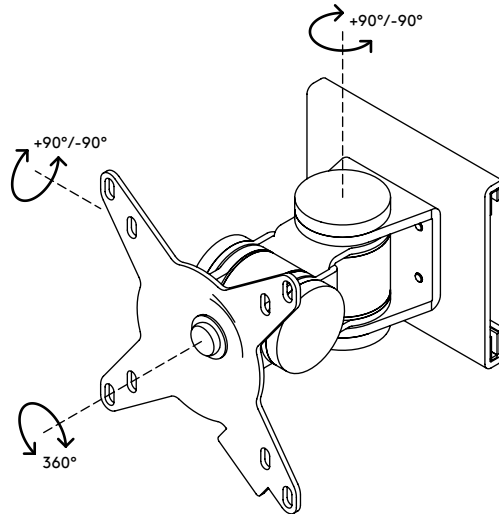

52.132

Viewmate monitor arm - toolbar 132

This short monitor arm is made of sturdy joints connected to a VESA mount that supports monitors up to 15kg. Swivels left and right, tilts up and down and rotates 360 degrees. Its horizontal glide ensures easy placement anywhere along the toolbar.

- Fixed height
- Fixed depth
- Main components made of steel
- VESA MIS-D 75 x 75/100 x 100 mm compatible
- Monitor: tilt +90°/-90°, swivel +90°/-90°, rotate 360°
- Weight capacity max. 15 kg (33 lb) per monitor
- Mount exclusively compatible with Viewmate toolbars
- Simply slides onto the toolbar rail

viewmate ^x

+90°/-90°

+90°/-90°

360°

75 x 75/100 x 100

15 kg (33 lb)

Viewmate monitor arm - toolbar 132

2020/10/06

52.132

140 x 140 x 170 mm

1 pcs

silver

1,3 kg

805410521325