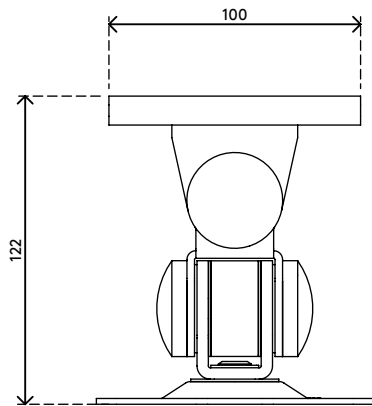

52.132

Viewmate monitor arm - toolbar 132

This short monitor arm is made of sturdy joints connected to a VESA mount that supports monitors up to 15kg. Swivels left and right, tilts up and down and rotates 360 degrees. Its horizontal glide ensures easy placement anywhere along the toolbar.

- Fixed height
- Fixed depth
- Main components made of steel
- VESA MIS-D 75 x 75/100 x 100 mm compatible
- Monitor: tilt +90°/-90°, swivel +90°/-90°, rotate 360°
- Weight capacity max. 15 kg (33 lb) per monitor
- Mount exclusively compatible with Viewmate toolbars
- Simply slides onto the toolbar rail

viewmate ^x

+90°/-90°

+90°/-90°

360°

75 x 75/100 x 100

15 kg (33 lb)

Viewmate monitor arm - toolbar 132

2020/10/06

52.132

140 x 140 x 170 mm

1 pcs

silver

1,3 kg

805410521325