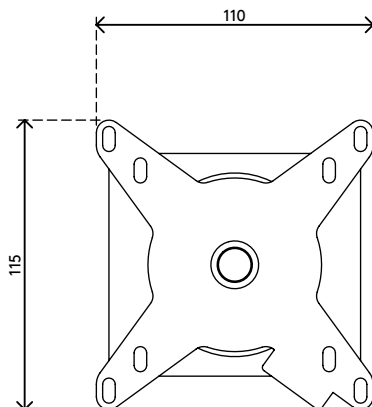

52.132

Viewmate monitor arm - toolbar 132

This short monitor arm is made of sturdy joints connected to a VESA mount that supports monitors up to 15kg. Swivels left and right, tilts up and down and rotates 360 degrees. Its horizontal glide ensures easy placement anywhere along the toolbar.

- Fixed height
- Fixed depth
- Main components made of steel
- VESA MIS-D 75 x 75/100 x 100 mm compatible
- Monitor: tilt +90°/-90°, swivel +90°/-90°, rotate 360°
- Weight capacity max. 15 kg (33 lb) per monitor
- Mount exclusively compatible with Viewmate toolbars
- Simply slides onto the toolbar rail

viewmate ^x

+90°/-90°

+90°/-90°

360°

75 x 75/100 x 100

15 kg (33 lb)

Viewmate monitor arm - toolbar 132

2020/10/06

52.132

140 x 140 x 170 mm

1 pcs

silver

1,3 kg

805410521325