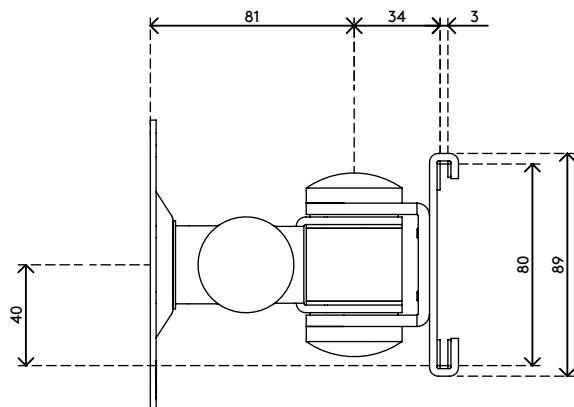

52.132

Viewmate monitor arm - toolbar 132

This short monitor arm is made of sturdy joints connected to a VESA mount that supports monitors up to 15kg. Swivels left and right, tilts up and down and rotates 360 degrees. Its horizontal glide ensures easy placement anywhere along the toolbar.

- Fixed height
- Fixed depth
- Main components made of steel
- VESA MIS-D 75 x 75/100 x 100 mm compatible
- Monitor: tilt +90°/-90°, swivel +90°/-90°, rotate 360°
- Weight capacity max. 15 kg (33 lb) per monitor
- Mount exclusively compatible with Viewmate toolbars
- Simply slides onto the toolbar rail

viewmate ^x

+90°/-90°

+90°/-90°

360°

75 x 75/100 x 100

15 kg (33 lb)

Viewmate monitor arm - toolbar 132

2020/10/06

52.132

140 x 140 x 170 mm

1 pcs

silver

1,3 kg

805410521325