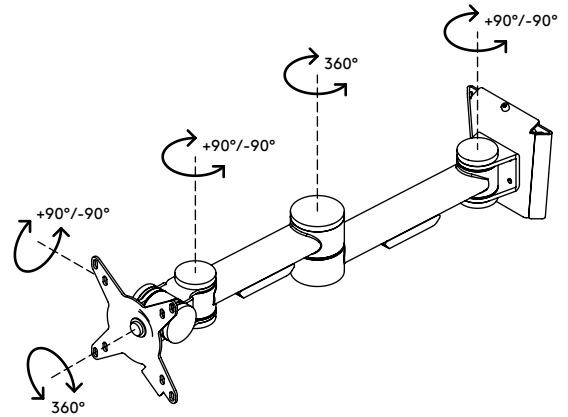

## Viewmate monitor arm - wall 042

Having a durable construction, this monitor arm offers solid support for any monitor up to 15 kg (33 lb). Its depth adjustment ensures that monitors can be set at a comfortable viewing distance.

- Fixed height
- Depth adjustment
- Fitted with cable covers to guide cables tidily
- Main components made of steel
- VESA MIS-D 75 x 75/100 x 100 mm compatible
- Monitor: tilt +90°/-90°, swivel +90°/-90°, rotate 360°
- Arm: swivel +90°/-90°
- Weight capacity max. 15 kg (33 lb) per monitor
- Comes with a tapered wall mount for easy installation
- Comes with all necessary fasteners

# viewmate

+90°/-90°

+90°/-90°

360°

75 x 75/100 x 100

15 kg (33 lb)

# 52.042

 550 x 130 x 120 mm

 1 pcs

 silver

 2,45 kg

 805410520427