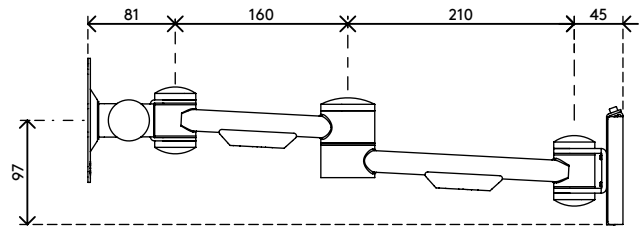

## Viewmate monitor arm - wall 042

Having a durable construction, this monitor arm offers solid support for any monitor up to 15 kg (33 lb). Its depth adjustment ensures that monitors can be set at a comfortable viewing distance.

- Fixed height
- Depth adjustment
- Fitted with cable covers to guide cables tidily
- Main components made of steel
- VESA MIS-D 75 x 75/100 x 100 mm compatible
- Monitor: tilt +90°/-90°, swivel +90°/-90°, rotate 360°
- Arm: swivel +90°/-90°
- Weight capacity max. 15 kg (33 lb) per monitor
- Comes with a tapered wall mount for easy installation
- Comes with all necessary fasteners

# viewmate

+90°/-90°

+90°/-90°

360°

75 x 75/100 x 100

15 kg (33 lb)

# 52.042

 550 x 130 x 120 mm

 1 pcs

 silver

 2,45 kg

 805410520427