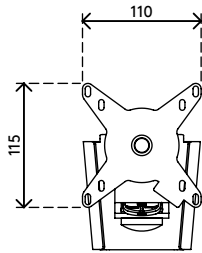

## Viewmate monitor arm - wall 042

Having a durable construction, this monitor arm offers solid support for any monitor up to 15 kg (33 lb). Its depth adjustment ensures that monitors can be set at a comfortable viewing distance.

- Fixed height
- Depth adjustment
- Fitted with cable covers to guide cables tidily
- Main components made of steel
- VESA MIS-D 75 x 75/100 x 100 mm compatible
- Monitor: tilt +90°/-90°, swivel +90°/-90°, rotate 360°
- Arm: swivel +90°/-90°
- Weight capacity max. 15 kg (33 lb) per monitor
- Comes with a tapered wall mount for easy installation
- Comes with all necessary fasteners

# viewmate

+90°/-90°

+90°/-90°

360°

75 x 75/100 x 100

15 kg (33 lb)

# 52.042

 550 x 130 x 120 mm

 1 pcs

 silver

 2,45 kg

 805410520427