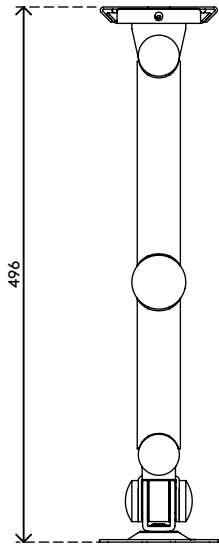

## Viewmate monitor arm - wall 042

Having a durable construction, this monitor arm offers solid support for any monitor up to 15 kg (33 lb). Its depth adjustment ensures that monitors can be set at a comfortable viewing distance.

- Fixed height
- Depth adjustment
- Fitted with cable covers to guide cables tidily
- Main components made of steel
- VESA MIS-D 75 x 75/100 x 100 mm compatible
- Monitor: tilt +90°/-90°, swivel +90°/-90°, rotate 360°
- Arm: swivel +90°/-90°
- Weight capacity max. 15 kg (33 lb) per monitor
- Comes with a tapered wall mount for easy installation
- Comes with all necessary fasteners

# viewmate

+90°/-90°

+90°/-90°

360°

75 x 75/100 x 100

15 kg (33 lb)

# 52.042

 550 x 130 x 120 mm

 1 pcs

 silver

 2,45 kg

 805410520427