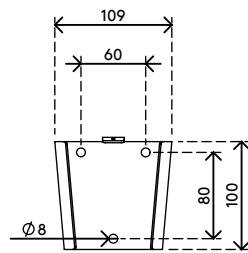

## Viewmate monitor arm - wall 042

Having a durable construction, this monitor arm offers solid support for any monitor up to 15 kg (33 lb). Its depth adjustment ensures that monitors can be set at a comfortable viewing distance.

- Fixed height
- Depth adjustment
- Fitted with cable covers to guide cables tidily
- Main components made of steel
- VESA MIS-D 75 x 75/100 x 100 mm compatible
- Monitor: tilt +90°/-90°, swivel +90°/-90°, rotate 360°
- Arm: swivel +90°/-90°
- Weight capacity max. 15 kg (33 lb) per monitor
- Comes with a tapered wall mount for easy installation
- Comes with all necessary fasteners

# viewmate

+90°/-90°

+90°/-90°

360°

75 x 75/100 x 100

15 kg (33 lb)

# 52.042

 550 x 130 x 120 mm

 1 pcs

 silver

 2,45 kg

 805410520427