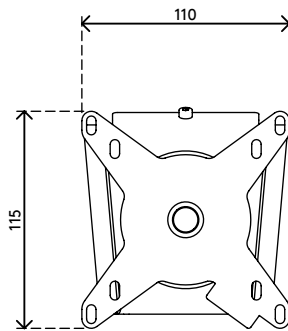

## Viewmate monitor arm - wall 032

This short monitor arm is made of sturdy joints connected to a VESA mount that supports monitors up to 15 kg (33 lb). Swivels left and right, tilts up and down and rotates 360 degrees.

- Fixed height
- Fixed depth
- Main components made of steel
- VESA MIS-D 75 x 75/100 x 100 mm compatible
- Monitor: tilt +90°/-90°, swivel +90°/-90°, rotate 360°
- Weight capacity max. 15 kg (33 lb) per monitor
- Comes with a tapered wall mount for easy installation
- Comes with all necessary fasteners

# viewmate <sup>x</sup>

+90°/-90°

+90°/-90°

360°

75 x 75/100 x 100

15 kg (33 lb)

# 52.032

 140 x 140 x 170 mm

 1 pcs

 silver

 1,57 kg

 805410520328