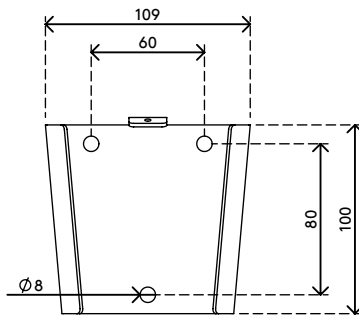

## Viewmate monitor arm - wall 032

This short monitor arm is made of sturdy joints connected to a VESA mount that supports monitors up to 15 kg (33 lb). Swivels left and right, tilts up and down and rotates 360 degrees.

- Fixed height
- Fixed depth
- Main components made of steel
- VESA MIS-D 75 x 75/100 x 100 mm compatible
- Monitor: tilt +90°/-90°, swivel +90°/-90°, rotate 360°
- Weight capacity max. 15 kg (33 lb) per monitor
- Comes with a tapered wall mount for easy installation
- Comes with all necessary fasteners

# viewmate <sup>x</sup>

+90°/-90°

+90°/-90°

360°

75 x 75/100 x 100

15 kg (33 lb)

# 52.032

 140 x 140 x 170 mm

 1 pcs

 silver

 1,57 kg

 805410520328