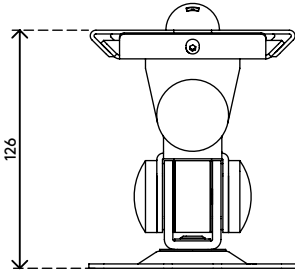

## Viewmate monitor arm - wall 032

This short monitor arm is made of sturdy joints connected to a VESA mount that supports monitors up to 15 kg (33 lb). Swivels left and right, tilts up and down and rotates 360 degrees.

- Fixed height
- Fixed depth
- Main components made of steel
- VESA MIS-D 75 x 75/100 x 100 mm compatible
- Monitor: tilt +90°/-90°, swivel +90°/-90°, rotate 360°
- Weight capacity max. 15 kg (33 lb) per monitor
- Comes with a tapered wall mount for easy installation
- Comes with all necessary fasteners

# viewmate <sup>x</sup>

+90°/-90°

+90°/-90°

360°

75 x 75/100 x 100

15 kg (33 lb)