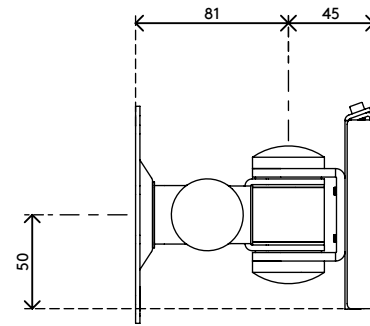

## Viewmate monitor arm - wall 032

This short monitor arm is made of sturdy joints connected to a VESA mount that supports monitors up to 15 kg (33 lb). Swivels left and right, tilts up and down and rotates 360 degrees.

- Fixed height
- Fixed depth
- Main components made of steel
- VESA MIS-D 75 x 75/100 x 100 mm compatible
- Monitor: tilt +90°/-90°, swivel +90°/-90°, rotate 360°
- Weight capacity max. 15 kg (33 lb) per monitor
- Comes with a tapered wall mount for easy installation
- Comes with all necessary fasteners

# viewmate <sup>x</sup>

+90°/-90°

+90°/-90°

360°

75 x 75/100 x 100

15 kg (33 lb)

# 52.032

 140 x 140 x 170 mm

 1 pcs

 silver

 1,57 kg

 805410520328