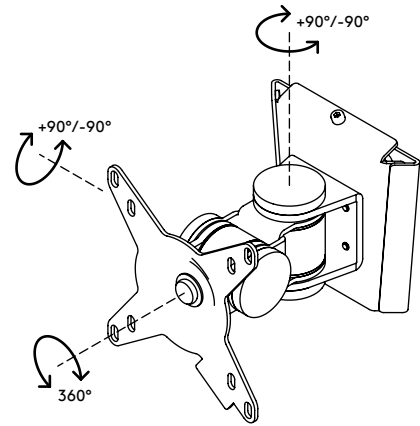

## Viewmate monitor arm - wall 032

This short monitor arm is made of sturdy joints connected to a VESA mount that supports monitors up to 15 kg (33 lb). Swivels left and right, tilts up and down and rotates 360 degrees.

- Fixed height
- Fixed depth
- Main components made of steel
- VESA MIS-D 75 x 75/100 x 100 mm compatible
- Monitor: tilt +90°/-90°, swivel +90°/-90°, rotate 360°
- Weight capacity max. 15 kg (33 lb) per monitor
- Comes with a tapered wall mount for easy installation
- Comes with all necessary fasteners

# viewmate <sup>x</sup>

+90°/-90°

+90°/-90°

360°

75 x 75/100 x 100

15 kg (33 lb)

# 52.032

 140 x 140 x 170 mm

 1 pcs

 silver

 1,57 kg

 805410520328