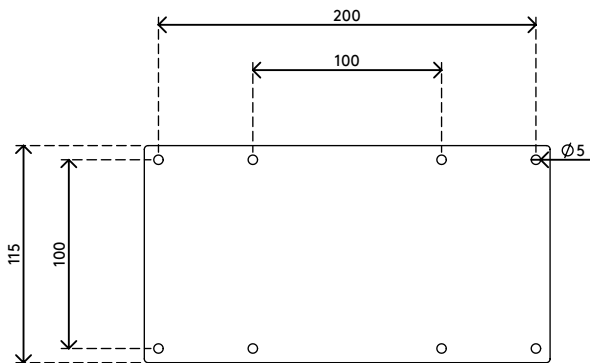

## Viewmaster VESA 200 x 100 adapter - option 043

Monitors sometimes have a larger VESA mount than supported by most monitor arms. This adapter mounts any product with a VESA 200 x 100 MIS-E mount onto a VESA 100 x 100 MIS-D mount.

- Suitable for any monitor arm with VESA MIS-D 100 x 100 mm
- For larger monitors with VESA 200 x 100 mm
- Only 2 mm (0,1") thick
- Comes with all necessary fasteners
- Always consider the max. monitor size and weight supported by your monitor arm

200 x 100 mm

Viewmaster VESA 200 x 100 adapter - option 043

2020/10/06

# 51.043

 225 x 140 x 20 mm

 1 pcs

 black

 0,475 kg

 805410510435