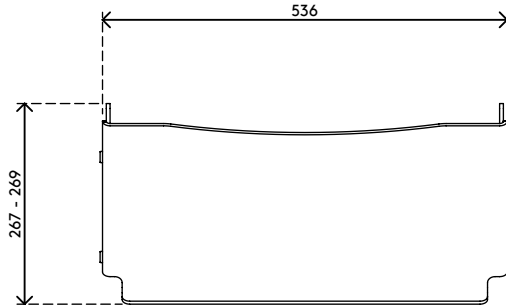

49.401

Addit ErgoDoc® document holder - adjustable 401

A very effective, in-line A3 document holder. This ErgoDoc® is height adjustable in six small steps. Simply lift it up to slide a keyboard underneath when not in use.

- Suitable for documents/books/folders/dossiers etc. up to A3 size
- Aligns documents and monitor in a straight line, preventing eye fatigue and neck strain
- Saves desk space
- Dimensions (w x d x h): 536 x 270 x 136 - 206 mm (21,1 x 10,6 x 5,4 - 8,1")
- Height adjustable from 136 - 206 mm (5,4" - 8,1") in 6 steps
- Anti-reflective, 5 mm (0,2") thick matt acrylic
- Max. weight capacity of 6 kg (13 lb)
- Lift up the ErgoDoc® for keyboard storage space

Addit ErgoDoc® document holder - adjustable 401

2020/10/06

49.401

 580 x 295 x 115 mm

 1 pcs

 matt acrylic

 1,65 kg

 805410494018