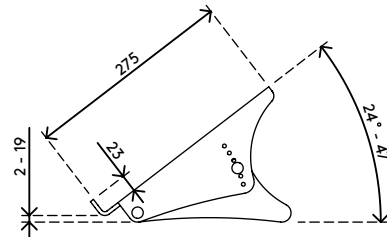

49.401

Addit ErgoDoc® document holder - adjustable 401

A very effective, in-line A3 document holder. This ErgoDoc® is height adjustable in six small steps. Simply lift it up to slide a keyboard underneath when not in use.

- Suitable for documents/books/folders/dossiers etc. up to A3 size
- Aligns documents and monitor in a straight line, preventing eye fatigue and neck strain
- Saves desk space
- Dimensions (w x d x h): 536 x 270 x 136 - 206 mm (21,1 x 10,6 x 5,4 - 8,1")
- Height adjustable from 136 - 206 mm (5,4" - 8,1") in 6 steps
- Anti-reflective, 5 mm (0,2") thick matt acrylic
- Max. weight capacity of 6 kg (13 lb)
- Lift up the ErgoDoc® for keyboard storage space

Addit ErgoDoc® document holder - adjustable 401

2020/10/06

49.401

 580 x 295 x 115 mm

 1 pcs

 matt acrylic

 1,65 kg

 805410494018