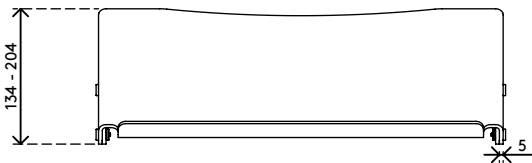

49.401

Addit ErgoDoc® document holder - adjustable 401

A very effective, in-line A3 document holder. This ErgoDoc® is height adjustable in six small steps. Simply lift it up to slide a keyboard underneath when not in use.

- Suitable for documents/books/folders/dossiers etc. up to A3 size
- Aligns documents and monitor in a straight line, preventing eye fatigue and neck strain
- Saves desk space
- Dimensions (w x d x h): 536 x 270 x 136 - 206 mm (21,1 x 10,6 x 5,4 - 8,1")
- Height adjustable from 136 - 206 mm (5,4" - 8,1") in 6 steps
- Anti-reflective, 5 mm (0,2") thick matt acrylic
- Max. weight capacity of 6 kg (13 lb)
- Lift up the ErgoDoc® for keyboard storage space

Addit ErgoDoc® document holder - adjustable 401

2020/10/06

49.401

 580 x 295 x 115 mm

 1 pcs

 matt acrylic

 1,65 kg

 805410494018