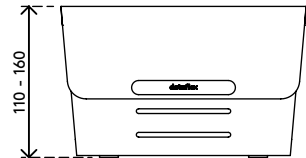

- The ergonomic desk set contains the Addit Bento® ergonomic toolbox and Addit Bento® adjustable monitor riser
- When not in use, the ergonomic toolbox nicely fits inside the monitor riser for a tidy look and a 'clean desk'
- Offers ergonomic and practical benefits for any type of workstation
- The Addit Bento® ergonomic toolbox neatly stores your office utensils, documents (A4) and devices (up to 12")

- and can be used as a laptop stand, tablet stand or in-line document holder
- Addit Bento® adjustable monitor riser is suitable for monitors up to 20 kg (44,1 lb) and is made of sturdy steel with a durable, matt powder coating
- For further technical specifications, please consult the individual sell sheets of Addit Bento® ergonomic toolbox and Addit Bento® adjustable monitor riser