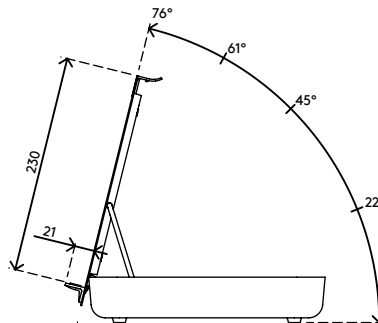

- The ergonomic desk set contains the Addit Bento® ergonomic toolbox and Addit Bento® adjustable monitor riser
- When not in use, the ergonomic toolbox nicely fits inside the monitor riser for a tidy look and a 'clean desk'
- Offers ergonomic and practical benefits for any type of workstation
- The Addit Bento® ergonomic toolbox neatly stores your office utensils, documents (A4) and devices (up to 12")

- and can be used as a laptop stand, tablet stand or in-line document holder
- Addit Bento® adjustable monitor riser is suitable for monitors up to 20 kg (44,1 lb) and is made of sturdy steel with a durable, matt powder coating
- For further technical specifications, please consult the individual sell sheets of Addit Bento® ergonomic toolbox and Addit Bento® adjustable monitor riser

20 kg

Addit Bento® ergonomic desk set 223

2020/10/06

45.223

 404 x 284 x 112 mm

 1 pcs

 black

 7,45 kg