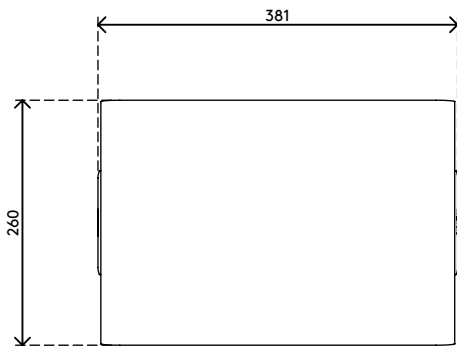

45.223

Addit Bento® ergonomic desk set 223

Everyone can now enjoy a neat desk and healthy posture: the Addit Bento® ergonomic desk set is a full package of products that are made for each other. This set turns a nice desk into an ergonomic workstation that's comfortable and practical. Designed by Robert Bronwasser.

- The ergonomic desk set contains the Addit Bento® ergonomic toolbox and Addit Bento® adjustable monitor riser
- When not in use, the ergonomic toolbox nicely fits inside the monitor riser for a tidy look and a 'clean desk'
- Offers ergonomic and practical benefits for any type of workstation
- The Addit Bento® ergonomic toolbox neatly stores your office utensils, documents (A4) and devices (up to 12")

20 kg

Addit Bento® ergonomic desk set 223

2020/10/06

45.223

 404 x 284 x 112 mm

 1 pcs

 black

 7,45 kg