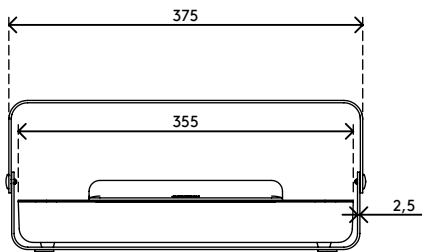

- The ergonomic desk set contains the Addit Bento® ergonomic toolbox and Addit Bento® adjustable monitor riser
- When not in use, the ergonomic toolbox nicely fits inside the monitor riser for a tidy look and a 'clean desk'
- Offers ergonomic and practical benefits for any type of workstation
- The Addit Bento® ergonomic toolbox neatly stores your office utensils, documents (A4) and devices (up to 12")

- and can be used as a laptop stand, tablet stand or in-line document holder
- Addit Bento® adjustable monitor riser is suitable for monitors up to 20 kg (44,1 lb) and is made of sturdy steel with a durable, matt powder coating
- For further technical specifications, please consult the individual sell sheets of Addit Bento® ergonomic toolbox and Addit Bento® adjustable monitor riser

20 kg

Addit Bento® ergonomic desk set 223

2020/10/06

45.223

 404 x 284 x 112 mm

 1 pcs

 black

 7,45 kg