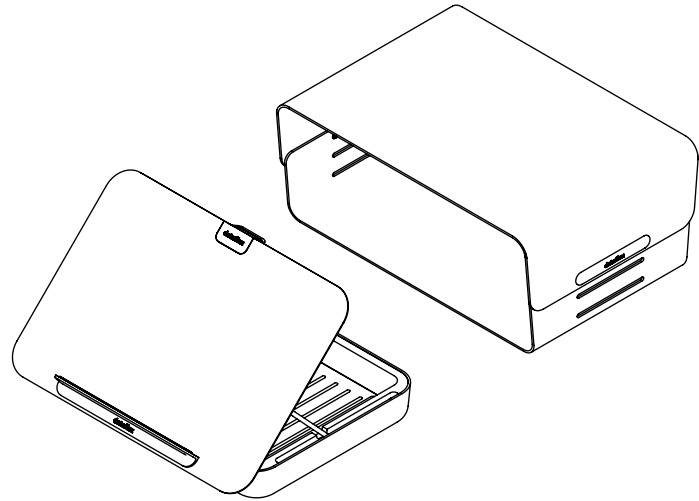

45.223

Addit Bento® ergonomic desk set 223

Everyone can now enjoy a neat desk and healthy posture: the Addit Bento® ergonomic desk set is a full package of products that are made for each other. This set turns a nice desk into an ergonomic workstation that's comfortable and practical. Designed by Robert Bronwasser.

- The ergonomic desk set contains the Addit Bento® ergonomic toolbox and Addit Bento® adjustable monitor riser
- When not in use, the ergonomic toolbox nicely fits inside the monitor riser for a tidy look and a 'clean desk'
- Offers ergonomic and practical benefits for any type of workstation
- The Addit Bento® ergonomic toolbox neatly stores your office utensils, documents (A4) and devices (up to 12")

- and can be used as a laptop stand, tablet stand or in-line document holder
- Addit Bento® adjustable monitor riser is suitable for monitors up to 20 kg (44,1 lb) and is made of sturdy steel with a durable, matt powder coating
- For further technical specifications, please consult the individual sell sheets of Addit Bento® ergonomic toolbox and Addit Bento® adjustable monitor riser

20 kg

Addit Bento® ergonomic desk set 223

2020/10/06

45.223

 404 x 284 x 112 mm

 1 pcs

 black

 7,45 kg