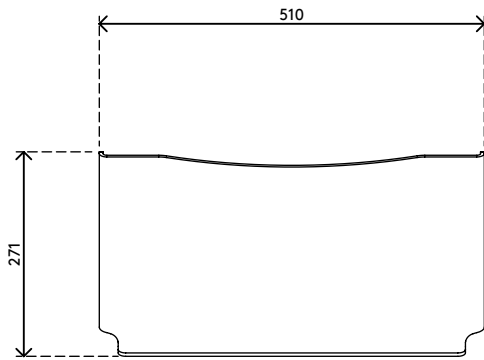

44.410

Addit ErgoDoc® document holder 410

A very effective, fixed height, A3 document holder. By placing the ErgoDoc® in between a keyboard and monitor, you create an in-line workstation with an equal viewing distance to keyboard, documents and monitor. This results in minimal eye fatigue and less neck strain. With storage space underneath for a keyboard.

- Suitable for documents/books/folders/dossiers etc. up to A3 size
- Aligns documents and monitor in a straight line, preventing eye fatigue and neck strain
- Saves desk space
- Dimensions (w x d x h): 510 x 270 x 190 mm (20,1 x 10,6 x 7,5")
- Fixed height
- 5 mm (0,2") thick clear acrylic
- Max. weight capacity of 6 kg (13 lb)
- Lift up the ErgoDoc® for keyboard storage space

Addit ErgoDoc® document holder 410

2020/10/06

44.410

 600 x 310 x 200 mm

 1 pcs

 clear acrylic

 1,655 kg

 805410444105