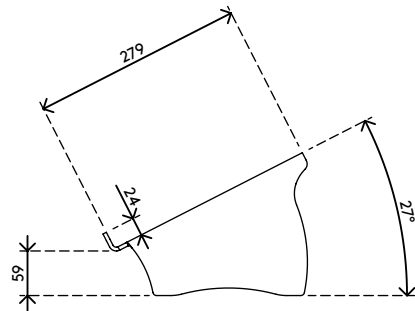

44.410

Addit ErgoDoc® document holder 410

A very effective, fixed height, A3 document holder. By placing the ErgoDoc® in between a keyboard and monitor, you create an in-line workstation with an equal viewing distance to keyboard, documents and monitor. This results in minimal eye fatigue and less neck strain. With storage space underneath for a keyboard.

- Suitable for documents/books/folders/dossiers etc. up to A3 size
- Aligns documents and monitor in a straight line, preventing eye fatigue and neck strain
- Saves desk space
- Dimensions (w x d x h): 510 x 270 x 190 mm (20,1 x 10,6 x 7,5")
- Fixed height
- 5 mm (0,2") thick clear acrylic
- Max. weight capacity of 6 kg (13 lb)
- Lift up the ErgoDoc® for keyboard storage space

Addit ErgoDoc® document holder 410

2020/10/06

44.410

 600 x 310 x 200 mm

 1 pcs

 clear acrylic

 1,655 kg

 805410444105