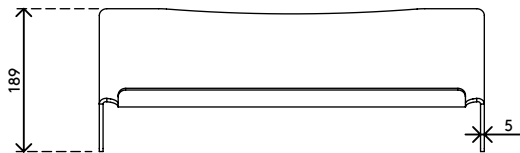

44.410

Addit ErgoDoc® document holder 410

A very effective, fixed height, A3 document holder. By placing the ErgoDoc® in between a keyboard and monitor, you create an in-line workstation with an equal viewing distance to keyboard, documents and monitor. This results in minimal eye fatigue and less neck strain. With storage space underneath for a keyboard.

- Suitable for documents/books/folders/dossiers etc. up to A3 size
- Aligns documents and monitor in a straight line, preventing eye fatigue and neck strain
- Saves desk space
- Dimensions (w x d x h): 510 x 270 x 190 mm (20,1 x 10,6 x 7,5")
- Fixed height
- 5 mm (0,2") thick clear acrylic
- Max. weight capacity of 6 kg (13 lb)
- Lift up the ErgoDoc® for keyboard storage space

Addit ErgoDoc® document holder 410

2020/10/06

44.410

 600 x 310 x 200 mm

 1 pcs

 clear acrylic

 1,655 kg

 805410444105