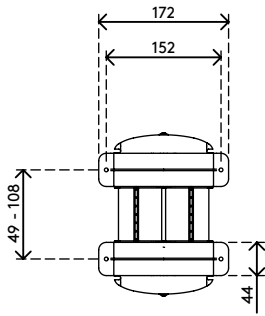

viewlite

Warranty

35.103

Viewlite computer holder - desk 103

Ideal for small format/mini tower computers, this holder snugly accommodates most PCs and is easy to mount vertically or horizontally.

- Mounts underneath desktop
- Includes large mounting brackets to get around desk frame
- Max. dimensions CPU vertically between 96 - 147 mm (3,8" - 5,8") wide and 240 - 390 mm high (9,4" - 15,4")
- Max. dimensions CPU horizontally between 240 - 390 mm (9,4" - 15,4") wide and 96 - 147 mm (3,8" - 5,8") high
- Height and width adjustable
- Max. weight capacity of 30 kg (66,1 lb)
- Made of recycled ABS
- Easy to (un)mount

dataflex

feeling at work

viewlite X

horizontal/vertical

96 - 147 mm
(3,7 - 5,7")

240 - 390 mm
(9,4 - 15,3")

30 kg (66,1 lb)

Viewlite computer holder - desk 103

2020/10/06

35.103

 325 x 165 x 140 mm

 1 pcs

 black

 1,385 kg

 805410351038