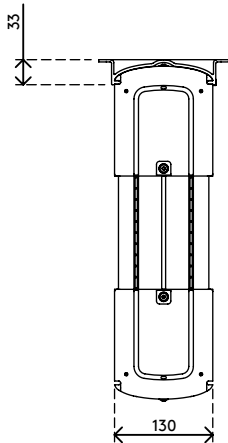

viewlite

Warranty

35.103

Viewlite computer holder - desk 103

Ideal for small format/mini tower computers, this holder snugly accommodates most PCs and is easy to mount vertically or horizontally.

- Mounts underneath desktop
- Includes large mounting brackets to get around desk frame
- Max. dimensions CPU vertically between 96 - 147 mm (3,8" - 5,8") wide and 240 - 390 mm high (9,4" - 15,4")
- Max. dimensions CPU horizontally between 240 - 390 mm (9,4" - 15,4") wide and 96 - 147 mm (3,8" - 5,8") high
- Height and width adjustable
- Max. weight capacity of 30 kg (66,1 lb)
- Made of recycled ABS
- Easy to (un)mount

dataflex

feeling at work

viewlite X

horizontal/vertical

96 - 147 mm
(3,7 - 5,7")

240 - 390 mm
(9,4 - 15,3")

30 kg (66,1 lb)

Viewlite computer holder - desk 103

2020/10/06

35.103

 325 x 165 x 140 mm

 1 pcs

 black

 1,385 kg

 805410351038