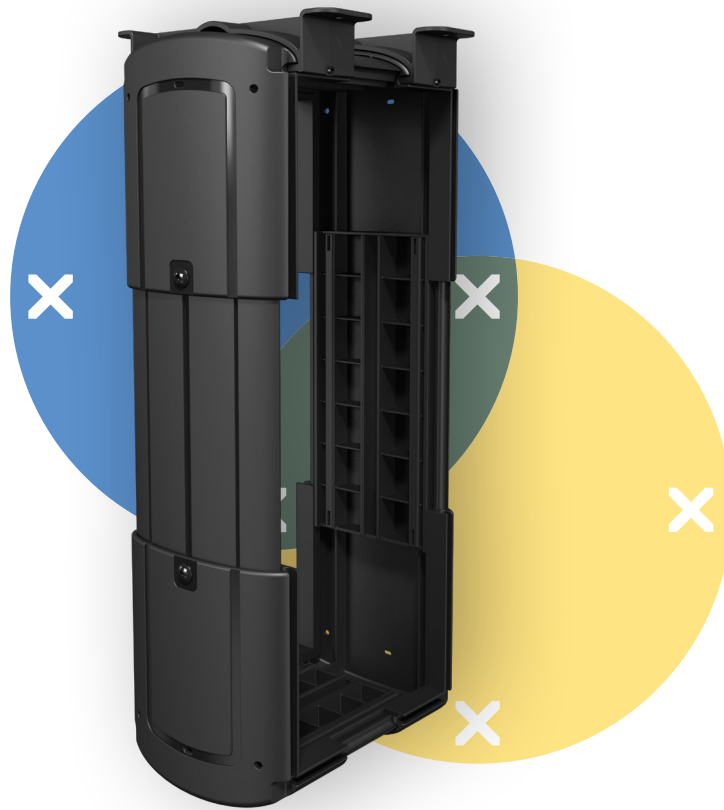

viewlite

Warranty

35.103

Viewlite computer holder - desk 103

Ideal for small format/mini tower computers, this holder snugly accommodates most PCs and is easy to mount vertically or horizontally.

- Mounts underneath desktop
- Includes large mounting brackets to get around desk frame
- Max. dimensions CPU vertically between 96 - 147 mm (3,8" - 5,8") wide and 240 - 390 mm high (9,4" - 15,4")
- Max. dimensions CPU horizontally between 240 - 390 mm (9,4" - 15,4") wide and 96 - 147 mm (3,8" - 5,8") high
- Height and width adjustable
- Max. weight capacity of 30 kg (66,1 lb)
- Made of recycled ABS
- Easy to (un)mount

dataflex

feeling at work

viewlite X

horizontal/vertical

96 - 147 mm
(3,7 - 5,7")

240 - 390 mm
(9,4 - 15,3")

30 kg (66,1 lb)

Viewlite computer holder - desk 103

2020/10/06

35.103

 325 x 165 x 140 mm

 1 pcs

 black

 1,385 kg

 805410351038