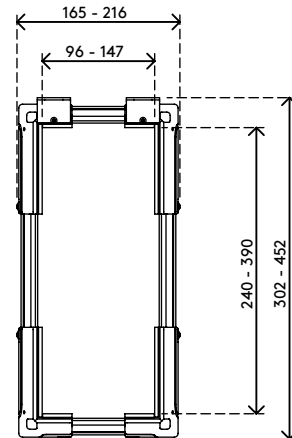

viewlite

Warranty

35.103

Viewlite computer holder - desk 103

Ideal for small format/mini tower computers, this holder snugly accommodates most PCs and is easy to mount vertically or horizontally.

- Mounts underneath desktop
- Includes large mounting brackets to get around desk frame
- Max. dimensions CPU vertically between 96 - 147 mm (3,8" - 5,8") wide and 240 - 390 mm high (9,4" - 15,4")
- Max. dimensions CPU horizontally between 240 - 390 mm (9,4" - 15,4") wide and 96 - 147 mm (3,8" - 5,8") high
- Height and width adjustable
- Max. weight capacity of 30 kg (66,1 lb)
- Made of recycled ABS
- Easy to (un)mount

dataflex

feeling at work

viewlite X

horizontal/vertical

96 - 147 mm
(3,7 - 5,7")

240 - 390 mm
(9,4 - 15,3")

30 kg (66,1 lb)

Viewlite computer holder - desk 103

2020/10/06

35.103

 325 x 165 x 140 mm

 1 pcs

 black

 1,385 kg

 805410351038