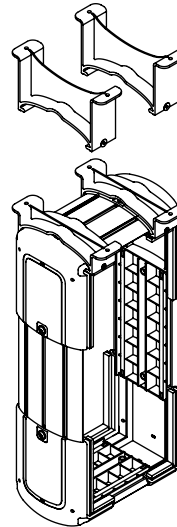

viewlite

Warranty

35.103

Viewlite computer holder - desk 103

Ideal for small format/mini tower computers, this holder snugly accommodates most PCs and is easy to mount vertically or horizontally.

- Mounts underneath desktop
- Includes large mounting brackets to get around desk frame
- Max. dimensions CPU vertically between 96 - 147 mm (3,8" - 5,8") wide and 240 - 390 mm high (9,4" - 15,4")
- Max. dimensions CPU horizontally between 240 - 390 mm (9,4" - 15,4") wide and 96 - 147 mm (3,8" - 5,8") high
- Height and width adjustable
- Max. weight capacity of 30 kg (66,1 lb)
- Made of recycled ABS
- Easy to (un)mount

dataflex

feeling at work

viewlite X

horizontal/vertical

96 - 147 mm
(3,7 - 5,7")

240 - 390 mm
(9,4 - 15,3")

30 kg (66,1 lb)

Viewlite computer holder - desk 103

2020/10/06

35.103

 325 x 165 x 140 mm

 1 pcs

 black

 1,385 kg

 805410351038