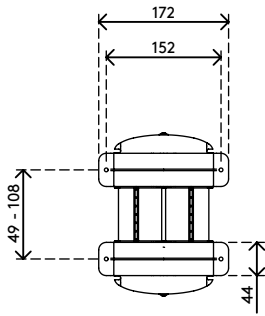

viewlite

Warranty

35.100

Viewlite computer holder - desk 100

Ideal for small format/mini tower computers, this holder snugly accommodates most PCs and is easy to mount vertically or horizontally.

- Mounts underneath desktop
- Includes large mounting brackets to get around desk frame
- Max. dimensions CPU vertically between 96 - 147 mm (3,8" - 5,8") wide and 240 - 390 mm high (9,4" - 15,4")
- Max. dimensions CPU horizontally between 240 - 390 mm (9,4" - 15,4") wide and 96 - 147 mm (3,8" - 5,8") high
- Height and width adjustable
- Max. weight capacity of 30 kg (66,1 lb)
- Made of recycled ABS
- Easy to (un)mount

dataflex

feeling at work

viewlite X

horizontal/vertical

96 - 147 mm
(3,7 - 5,7")

240 - 390 mm
(9,4 - 15,3")

30 kg (66,1 lb)

Viewlite computer holder - desk 100

2020/10/06

35.100

 325 x 165 x 140 mm

 1 pcs

 white

 1,385 kg

 805410351007