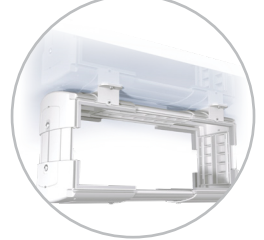

viewlite

Warranty

35.100

Viewlite computer holder - desk 100

Ideal for small format/mini tower computers, this holder snugly accommodates most PCs and is easy to mount vertically or horizontally.

- Mounts underneath desktop
- Includes large mounting brackets to get around desk frame
- Max. dimensions CPU vertically between 96 - 147 mm (3,8" - 5,8") wide and 240 - 390 mm high (9,4" - 15,4")
- Max. dimensions CPU horizontally between 240 - 390 mm (9,4" - 15,4") wide and 96 - 147 mm (3,8" - 5,8") high
- Height and width adjustable
- Max. weight capacity of 30 kg (66,1 lb)
- Made of recycled ABS
- Easy to (un)mount

dataflex

feeling at work

viewlite X

horizontal/vertical

96 - 147 mm
(3,7 - 5,7")

240 - 390 mm
(9,4 - 15,3")

30 kg (66,1 lb)

Viewlite computer holder - desk 100