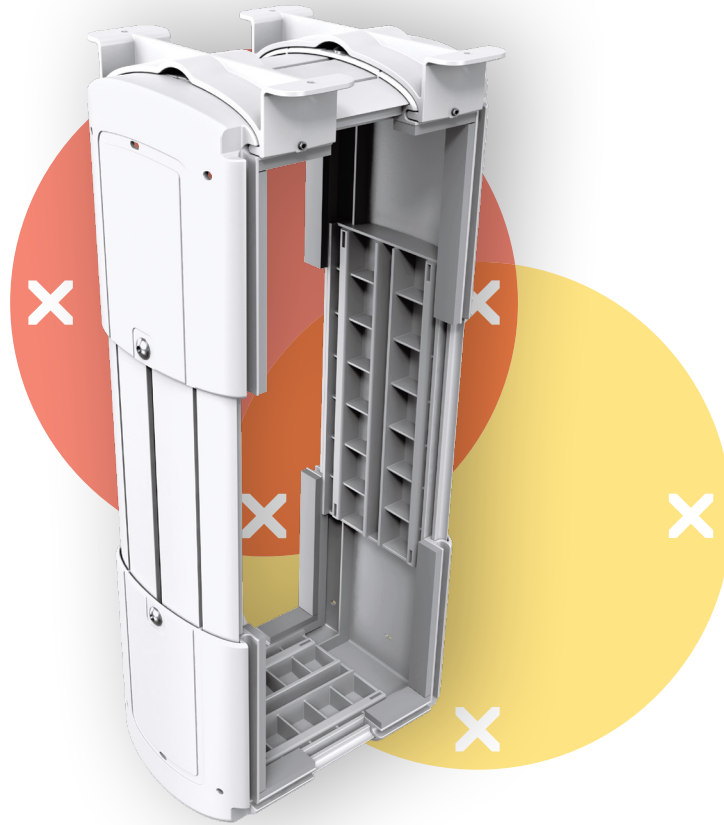

viewlite

Warranty

35.100

Viewlite computer holder - desk 100

Ideal for small format/mini tower computers, this holder snugly accommodates most PCs and is easy to mount vertically or horizontally.

- Mounts underneath desktop
- Includes large mounting brackets to get around desk frame
- Max. dimensions CPU vertically between 96 - 147 mm (3,8" - 5,8") wide and 240 - 390 mm high (9,4" - 15,4")
- Max. dimensions CPU horizontally between 240 - 390 mm (9,4" - 15,4") wide and 96 - 147 mm (3,8" - 5,8") high
- Height and width adjustable
- Max. weight capacity of 30 kg (66,1 lb)
- Made of recycled ABS
- Easy to (un)mount

dataflex

feeling at work

viewlite X

horizontal/vertical

96 - 147 mm
(3,7 - 5,7")

240 - 390 mm
(9,4 - 15,3")

30 kg (66,1 lb)

Viewlite computer holder - desk 100

2020/10/06

35.100

 325 x 165 x 140 mm

 1 pcs

 white

 1,385 kg

 805410351007