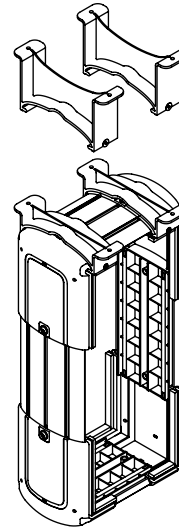

viewlite

Warranty

35.100

Viewlite computer holder - desk 100

Ideal for small format/mini tower computers, this holder snugly accommodates most PCs and is easy to mount vertically or horizontally.

- Mounts underneath desktop
- Includes large mounting brackets to get around desk frame
- Max. dimensions CPU vertically between 96 - 147 mm (3,8" - 5,8") wide and 240 - 390 mm high (9,4" - 15,4")
- Max. dimensions CPU horizontally between 240 - 390 mm (9,4" - 15,4") wide and 96 - 147 mm (3,8" - 5,8") high
- Height and width adjustable
- Max. weight capacity of 30 kg (66,1 lb)
- Made of recycled ABS
- Easy to (un)mount

dataflex

feeling at work

viewlite X

horizontal/vertical

96 - 147 mm
(3,7 - 5,7")

240 - 390 mm
(9,4 - 15,3")

30 kg (66,1 lb)

Viewlite computer holder - desk 100

2020/10/06

35.100

 325 x 165 x 140 mm

 1 pcs

 white

 1,385 kg

 805410351007