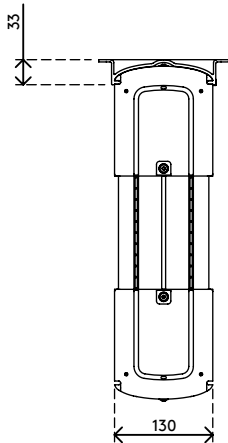

viewlite

Warranty

35.100

Viewlite computer holder - desk 100

Ideal for small format/mini tower computers, this holder snugly accommodates most PCs and is easy to mount vertically or horizontally.

- Mounts underneath desktop
- Includes large mounting brackets to get around desk frame
- Max. dimensions CPU vertically between 96 - 147 mm (3,8" - 5,8") wide and 240 - 390 mm high (9,4" - 15,4")
- Max. dimensions CPU horizontally between 240 - 390 mm (9,4" - 15,4") wide and 96 - 147 mm (3,8" - 5,8") high
- Height and width adjustable
- Max. weight capacity of 30 kg (66,1 lb)
- Made of recycled ABS
- Easy to (un)mount

dataflex

feeling at work

viewlite X

horizontal/vertical

96 - 147 mm
(3,7 - 5,7")

240 - 390 mm
(9,4 - 15,3")

30 kg (66,1 lb)

Viewlite computer holder - desk 100

2020/10/06

35.100

 325 x 165 x 140 mm

 1 pcs

 white

 1,385 kg

 805410351007