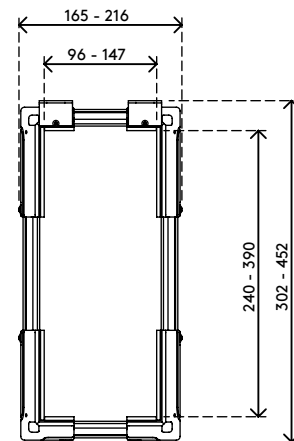

viewlite

Warranty

35.100

Viewlite computer holder - desk 100

Ideal for small format/mini tower computers, this holder snugly accommodates most PCs and is easy to mount vertically or horizontally.

- Mounts underneath desktop
- Includes large mounting brackets to get around desk frame
- Max. dimensions CPU vertically between 96 - 147 mm (3,8" - 5,8") wide and 240 - 390 mm high (9,4" - 15,4")
- Max. dimensions CPU horizontally between 240 - 390 mm (9,4" - 15,4") wide and 96 - 147 mm (3,8" - 5,8") high
- Height and width adjustable
- Max. weight capacity of 30 kg (66,1 lb)
- Made of recycled ABS
- Easy to (un)mount

dataflex

feeling at work

viewlite X

horizontal/vertical

96 - 147 mm
(3,7 - 5,7")

240 - 390 mm
(9,4 - 15,3")

30 kg (66,1 lb)

Viewlite computer holder - desk 100

2020/10/06

35.100

 325 x 165 x 140 mm

 1 pcs

 white

 1,385 kg

 805410351007