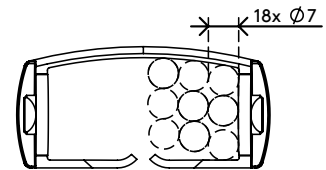

addit

Addit cable guide sit-stand 130 cm set – desk 469

2023/03/17

34.469

245 x 245 x 60 mm

1 pcs

green (RAL1606010)

0,80 kg