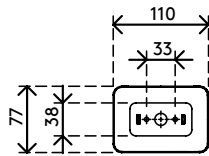

34.469

Addit cable guide sit-stand 130 cm set – desk 469

This Addit cable guide bundles and runs your cables from desk to floor. The extra length makes it the ideal solution for sit-stand workstations, and it's easy to adjust by adding/removing components. The magnet mount ensures the cable guide stays in place, while the weighted floor plate provides even greater stability. Produced from 100% recycled PPL

Looking for a perfect match with your interior? We can customize the color and length to fit your exact needs.

- Tidies and bundles below-desk cables
- Easily add/remove components to adjust
- Ideal for sit-stand desks
- Suitable for desk height up to 1300 mm
- 100% recycled PP (Polypropylene)
- Fits up to 18 x 7 mm cables
- Weighted floor plate gives stability
- Length: 1340 mm
- Made in the Netherlands: Dutch design, Dutch quality
- Includes magnet mount (34.483) plus stickers/screws to attach cable guide to desk
- Eligible for the Dataflex return program

addit

Addit cable guide sit-stand 130 cm set – desk 469

2023/03/17

34.469

 245 x 245 x 60 mm

 1 pcs

 green (RAL1606010)

 0,80 kg