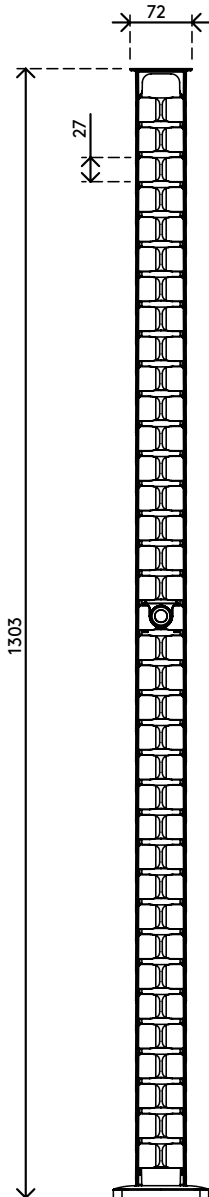

34.469

Addit cable guide sit-stand 130 cm set – desk 469

This Addit cable guide bundles and runs your cables from desk to floor. The extra length makes it the ideal solution for sit-stand workstations, and it's easy to adjust by adding/removing components. The magnet mount ensures the cable guide stays in place, while the weighted floor plate provides even greater stability. Produced from 100% recycled PPL

Looking for a perfect match with your interior? We can customize the color and length to fit your exact needs.

- Tidies and bundles below-desk cables
- Easily add/remove components to adjust
- Ideal for sit-stand desks
- Suitable for desk height up to 1300 mm
- 100% recycled PP (Polypropylene)
- Fits up to 18 x 7 mm cables
- Weighted floor plate gives stability
- Length: 1340 mm
- Made in the Netherlands: Dutch design, Dutch quality
- Includes magnet mount (34.483) plus stickers/screws to attach cable guide to desk
- Eligible for the Dataflex return program

addit

Addit cable guide sit-stand 130 cm set – desk 469

2023/03/17

34.469

 245 x 245 x 60 mm

 1 pcs

 green (RAL1606010)

 0,80 kg