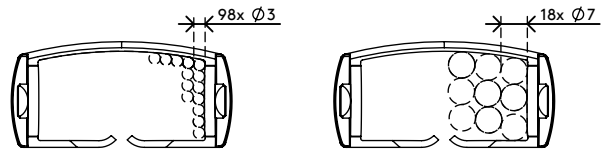

34.463

Addit cable guide sit-stand 130 cm set – desk 463

This Addit cable guide bundles and runs your cables from desk to floor. The extra length makes it the ideal solution for sit-stand workstations, and it's easy to adjust by adding/removing components. The magnet mount ensures the cable guide stays in place, while the weighted floor plate provides even greater stability. Produced from 100% recycled PP.

Looking for a perfect match with your interior? We can customize the color and length to fit your exact needs.

- Tidies and bundles below-desk cables
- Easily add/remove components to adjust
- Ideal for sit-stand desks
- Suitable for desk height up to 1300 mm
- 100% recycled PP (Polypropylene)
- Fits up to 18 x 7 mm cables
- Weighted floor plate gives stability
- Length: 1340 mm
- Made in the Netherlands: Dutch design, Dutch quality
- Includes magnet mount (34.483) plus stickers/screws to attach cable guide to desk
- Eligible for the Dataflex return program

Addit cable guide sit-stand 130 cm set – desk 463

2020/11/25

34.463

 245 x 245 x 60 mm

 1 pcs

 black

 0,80 kg

 805410344634