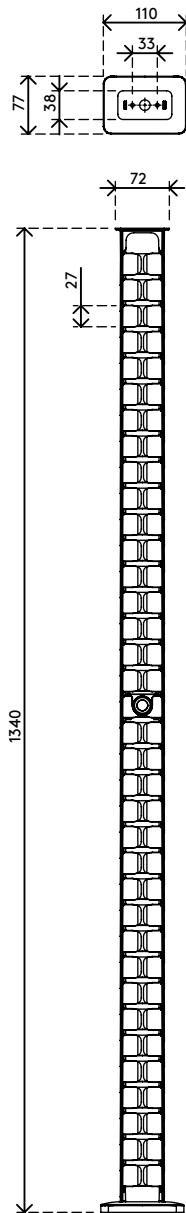

34.463

Addit cable guide sit-stand 130 cm set – desk 463

This Addit cable guide bundles and runs your cables from desk to floor. The extra length makes it the ideal solution for sit-stand workstations, and it's easy to adjust by adding/removing components. The magnet mount ensures the cable guide stays in place, while the weighted floor plate provides even greater stability. Produced from 100% recycled PP.

Looking for a perfect match with your interior? We can customize the color and length to fit your exact needs.

- Tidies and bundles below-desk cables
- Easily add/remove components to adjust
- Ideal for sit-stand desks
- Suitable for desk height up to 1300 mm
- 100% recycled PP (Polypropylene)
- Fits up to 18 x 7 mm cables
- Weighted floor plate gives stability
- Length: 1340 mm
- Made in the Netherlands: Dutch design, Dutch quality
- Includes magnet mount (34.483) plus stickers/screws to attach cable guide to desk
- Eligible for the Dataflex return program

Addit cable guide sit-stand 130 cm set – desk 463

2020/11/25

34.463

 245 x 245 x 60 mm

 1 pcs

 black

 0,80 kg

 805410344634