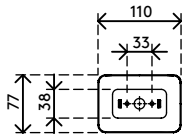

34.453

Addit cable guide 82 cm – desk 453

Suitable for desks up to 82 cm high, the Addit cable guide is the perfect way to tidy away desk cables. The weighted floor plate provides additional stability and ensures the guide stays straight. Made from 100% recycled PP.

Looking for a perfect match with your interior? We can customize the color and length to fit your exact needs.

- Tidies away below-desk cables
- Easy to adjust by adding/removing elements
- Suitable for desk height up to 820 mm
- 100% recycled PP (Polypropylene)
- Accommodates 18 x 7 mm cables
- Weighted floor plate

- Length: 825 mm
- Made in the Netherlands: Dutch design, Dutch quality
- Includes stickers and screws to attach cable guide to desk
- Eligible for Dataflex return program

Addit cable guide 82 cm – desk 453

2020/11/25

34.453

 210 x 200 x 60 mm

 1 pcs

 black

 0,60 kg

 805410344535