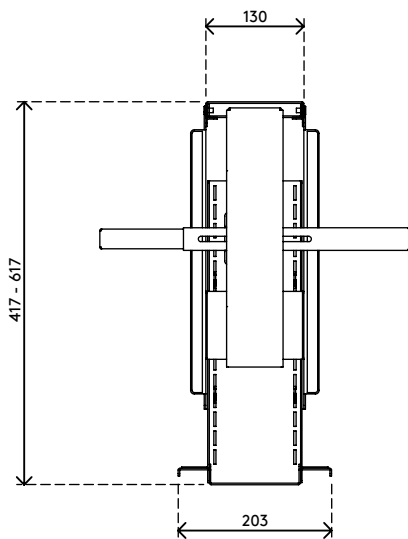

32.303

Viewmate computer holder - desk 303

All Viewmate computer holders are theft retardant. This model is an anti-theft solution. When the bracket is locked in place, the computer can't be removed. 'Stick and screw' desk mounting surface for easy installation.

- Mounts underneath desktop
- Holds any CPU/PC between 90 - 210 mm (3,5" - 8,3") wide, 370 - 570 mm (14,6" - 22,4") high and 270 - 490 mm (10,6" - 19,3") in depth
- Height and width adjustable
- Max. weight capacity of 20 kg (44,1 lb)
- Lockable mechanism to secure the CPU in place
- Comes with all necessary fasteners

viewmate ^x

Viewmate computer holder - desk 303

2020/10/06

32.303

450 x 200 x 300 mm

1 pcs

black

4,7 kg