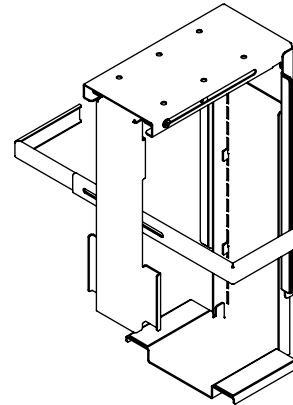

32.303

Viewmate computer holder - desk 303

All Viewmate computer holders are theft retardant. This model is an anti-theft solution. When the bracket is locked in place, the computer can't be removed. 'Stick and screw' desk mounting surface for easy installation.

- Mounts underneath desktop
- Holds any CPU/PC between 90 - 210 mm (3,5" - 8,3") wide, 370 - 570 mm (14,6" - 22,4") high and 270 - 490 mm (10,6" - 19,3") in depth
- Height and width adjustable
- Max. weight capacity of 20 kg (44,1 lb)
- Lockable mechanism to secure the CPU in place
- Comes with all necessary fasteners

viewmate ^x

Viewmate computer holder - desk 303

2020/10/06

32.303

450 x 200 x 300 mm

1 pcs

black

4,7 kg