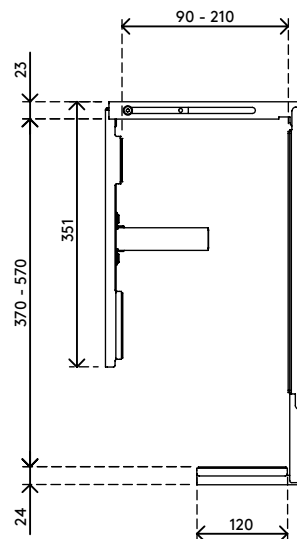

32.303

Viewmate computer holder - desk 303

All Viewmate computer holders are theft retardant. This model is an anti-theft solution. When the bracket is locked in place, the computer can't be removed. 'Stick and screw' desk mounting surface for easy installation.

- Mounts underneath desktop
- Holds any CPU/PC between 90 - 210 mm (3,5" - 8,3") wide, 370 - 570 mm (14,6" - 22,4") high and 270 - 490 mm (10,6" - 19,3") in depth
- Height and width adjustable
- Max. weight capacity of 20 kg (44,1 lb)
- Lockable mechanism to secure the CPU in place
- Comes with all necessary fasteners

viewmate ^x

Viewmate computer holder - desk 303

2020/10/06

32.303

450 x 200 x 300 mm

1 pcs

black

4,7 kg