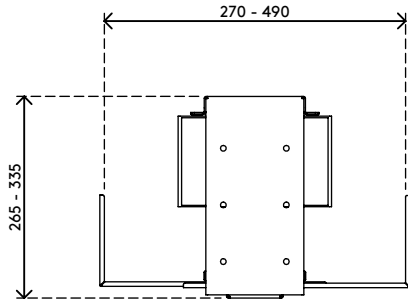

32.303

Viewmate computer holder - desk 303

All Viewmate computer holders are theft retardant. This model is an anti-theft solution. When the bracket is locked in place, the computer can't be removed. 'Stick and screw' desk mounting surface for easy installation.

- Mounts underneath desktop
- Holds any CPU/PC between 90 - 210 mm (3,5" - 8,3") wide, 370 - 570 mm (14,6" - 22,4") high and 270 - 490 mm (10,6" - 19,3") in depth
- Height and width adjustable
- Max. weight capacity of 20 kg (44,1 lb)
- Lockable mechanism to secure the CPU in place
- Comes with all necessary fasteners

viewmate ^x

Viewmate computer holder - desk 303

2020/10/06

32.303

450 x 200 x 300 mm

1 pcs

black

4,7 kg