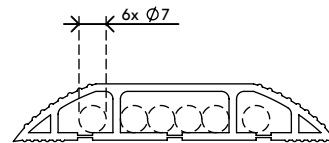

31.150

Addit cable cover 150 cm - straight 150

The cable protector not only protects cables running over the floor but also prevents tripping. It has sloping edges with non-skid ridges and three large cable ducts to separate data and power cables to prevent interference.

- Curved top with ridges provides grip when stepped on
- Suitable for 6 cables of 7 mm (0,3") thickness
- Enables optimal separation of data and power cables
- Easy to attach to the floor with the adhesive tape
- Dimensions (w x d x h): 83 x 1500 x 15 mm (3,3 x 59,1 x 0,6")