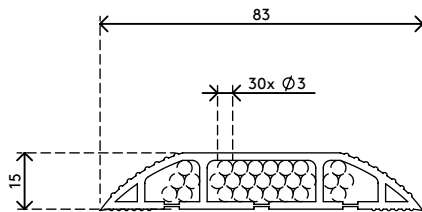

31.150

Addit cable cover 150 cm - straight 150

The cable protector not only protects cables running over the floor but also prevents tripping. It has sloping edges with non-skid ridges and three large cable ducts to separate data and power cables to prevent interference.

- Curved top with ridges provides grip when stepped on
- Suitable for 6 cables of 7 mm (0,3") thickness
- Enables optimal separation of data and power cables
- Easy to attach to the floor with the adhesive tape
- Dimensions (w x d x h): 83 x 1500 x 15 mm (3,3 x 59,1 x 0,6")

Addit cable cover 150 cm - straight 150

2020/10/06

31.150

 320 x 320 x 115 mm

 1 pcs

 grey

 0,995 kg

 805410311506