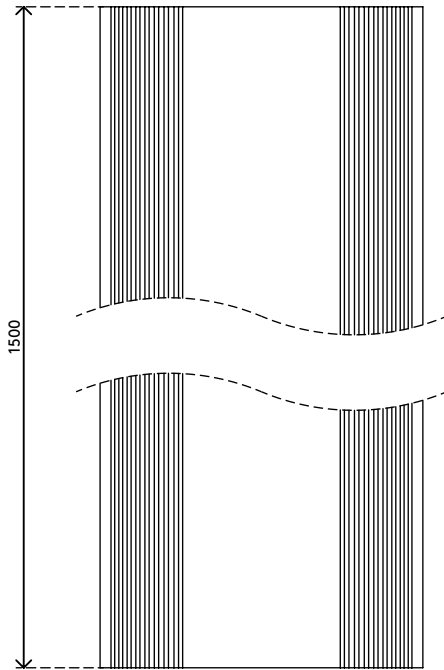

31.150

Addit cable cover 150 cm - straight 150

The cable protector not only protects cables running over the floor but also prevents tripping. It has sloping edges with non-skid ridges and three large cable ducts to separate data and power cables to prevent interference.

- Curved top with ridges provides grip when stepped on
- Suitable for 6 cables of 7 mm (0,3") thickness
- Enables optimal separation of data and power cables
- Easy to attach to the floor with the adhesive tape
- Dimensions (w x d x h): 83 x 1500 x 15 mm (3,3 x 59,1 x 0,6")

Addit cable cover 150 cm - straight 150

2020/10/06

31.150

 320 x 320 x 115 mm

 1 pcs

 grey

 0,995 kg

 805410311506